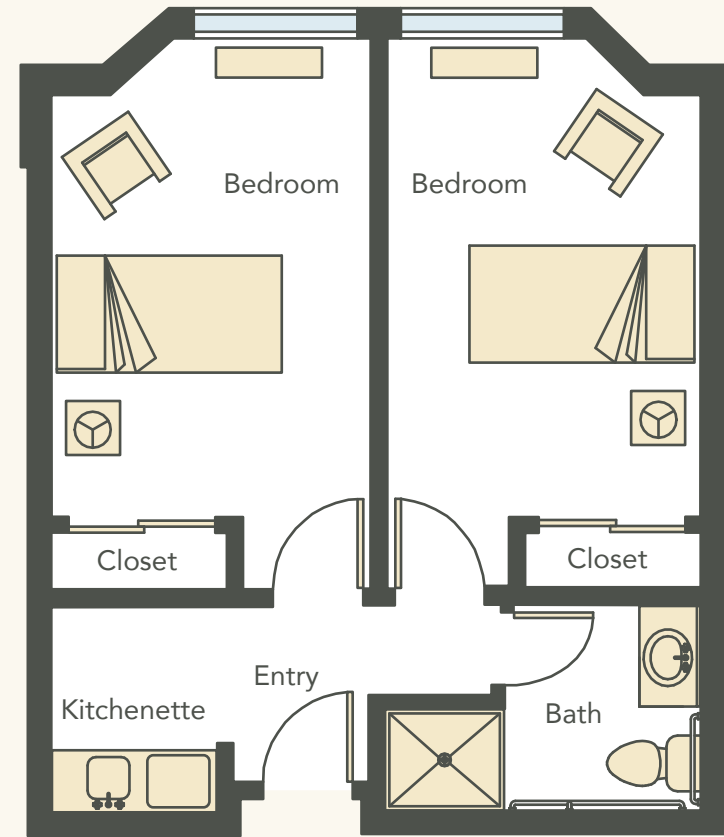

Studio (377 Sq. Ft.)

Companion Suite (650 Sq. Ft.)

Life's Neighborhood

Aegis Gardens

Assisted Living | Memory Care

FREMONT