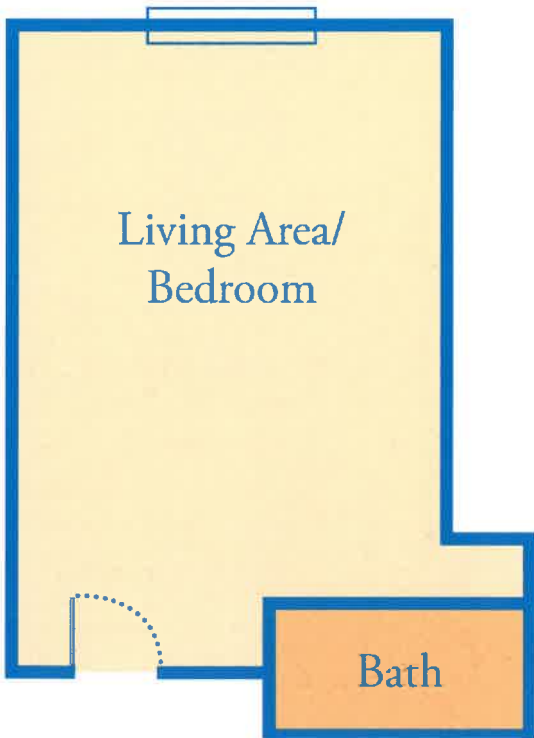

Apartment Floorplans

Private Studio A - 132 sq. ft.

Private Studio B - 165 sq. ft.

Private Studio C - 165 sq. ft.

Private Studio D - 187 sq. ft.

Companion Studio

MEMORY HAVEN
— SUMNER —

Memory Care Cottages