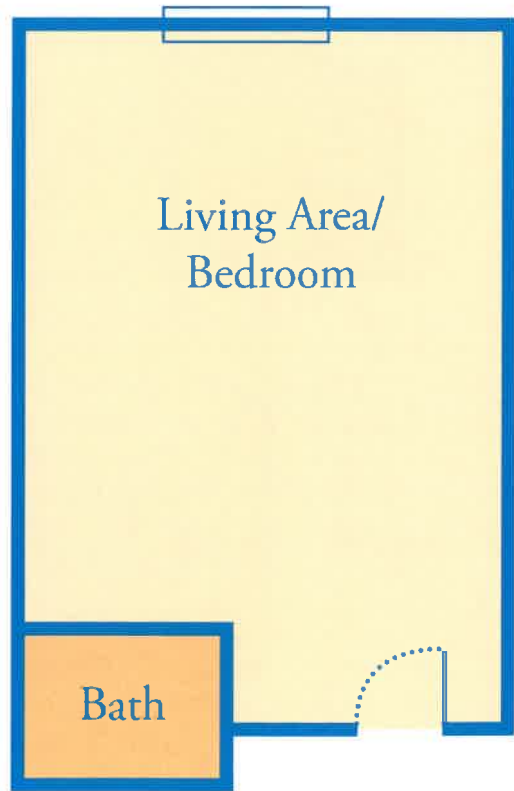

Apartment Floorplans

Private Studio A - 132 sq. ft.

Private Studio B - 165 sq. ft.

Private Studio C - 165 sq. ft.

Private Studio D - 187 sq. ft.

Companion Studio

MEMORY HAVEN
— SUMNER —

Memory Care Cottages