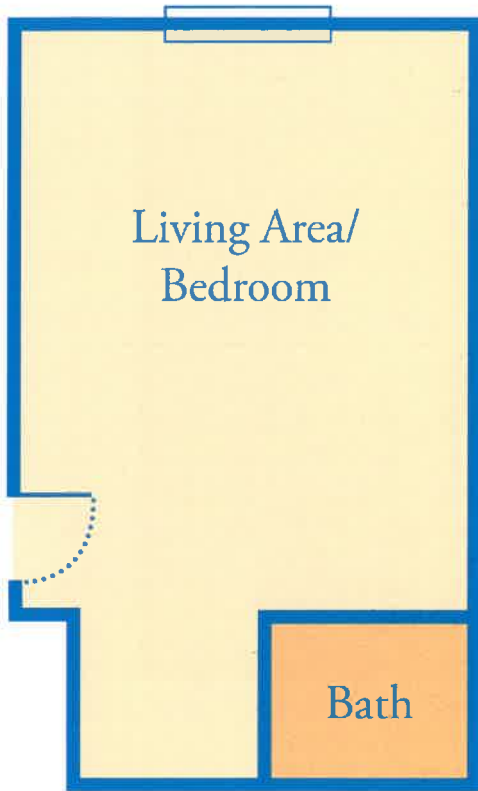

Apartment Floorplans

Private Studio A - 132 sq. ft.

Private Studio B - 165 sq. ft.

Private Studio C - 165 sq. ft.

Private Studio D - 187 sq. ft.

Companion Studio

MEMORY HAVEN
— SUMNER —

Memory Care Cottages