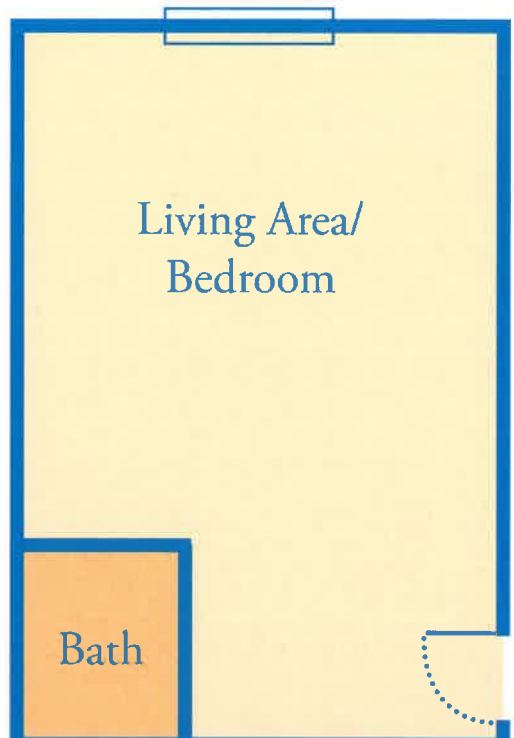

Apartment Floorplans

Private Studio A - 132 sq. ft.

Private Studio B - 165 sq. ft.

Private Studio C - 165 sq. ft.

Private Studio D - 187 sq. ft.

Companion Studio

MEMORY HAVEN
— SUMNER —

Memory Care Cottages