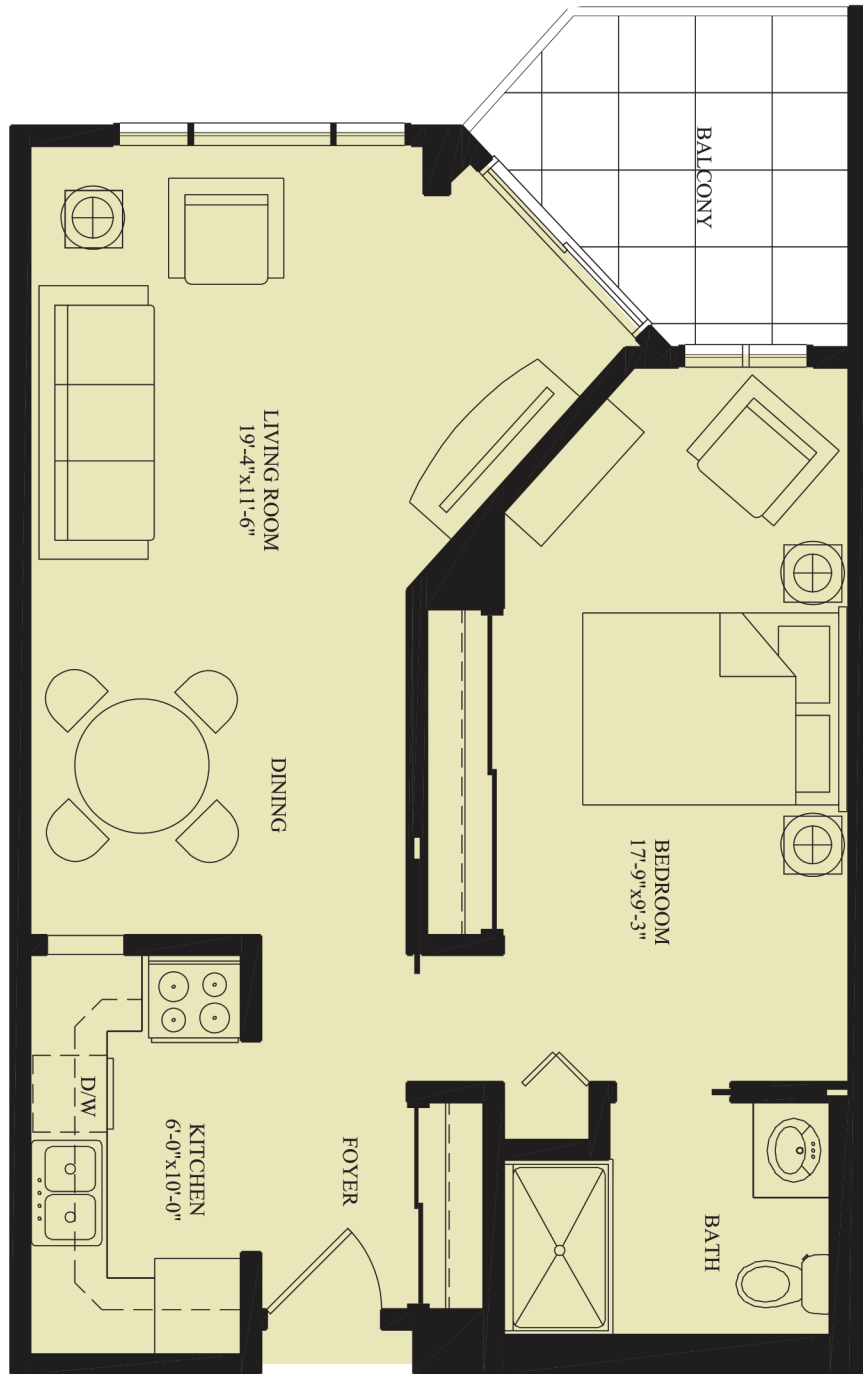

CRISTWOOD[™]
A CRISTA SENIOR LIVING COMMUNITY

**CRISTWOOD PARK
FLOOR PLANS**

19303 FREMONT AVE N | SHORELINE, WA 98133
206.546.7565 | CRISTASENIORLIVING.ORG

ALKI STUDIO (452 SF)

*Measurements are intended as an estimate only and not a guarantee. Furniture for sample purposes only and not included in apartment.

BEACON (619 SF)

*Measurements are intended as an estimate only and not a guarantee. Furniture for sample purposes only and not included in apartment.

DEARBORN (664 SF)

*Measurements are intended as an estimate only and not a guarantee. Furniture for sample purposes only and not included in apartment.

CARKEEK (955 SF)

*Measurements are intended as an estimate only and not a guarantee. Furniture for sample purposes only and not included in apartment.

EASTMONT (1,020 SF)

*Measurements are intended as an estimate only and not a guarantee. Furniture for sample purposes only and not included in apartment.

FAUNTLEROY (1,286 SF)

*Measurements are intended as an estimate only and not a guarantee. Furniture for sample purposes only and not included in apartment.