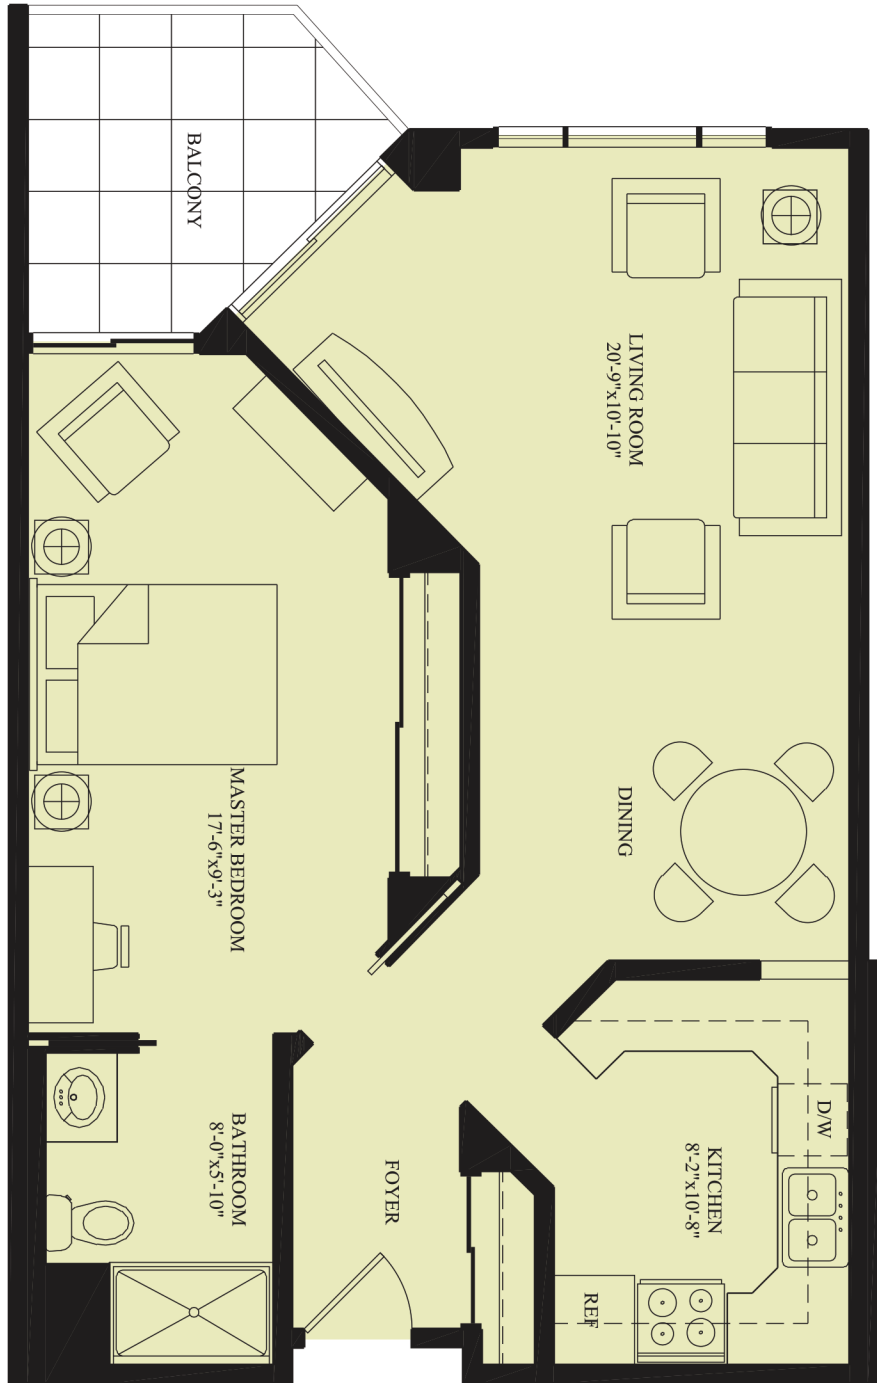

CRISTWOOD[™]
A CRISTA SENIOR LIVING COMMUNITY

**CRISTWOOD PARK
FLOOR PLANS**

19303 FREMONT AVE N | SHORELINE, WA 98133
206.546.7565 | CRISTASENIORLIVING.ORG

ALKI STUDIO (452 SF)

*Measurements are intended as an estimate only and not a guarantee. Furniture for sample purposes only and not included in apartment.

BEACON (619 SF)

*Measurements are intended as an estimate only and not a guarantee. Furniture for sample purposes only and not included in apartment.

DEARBORN (664 SF)

*Measurements are intended as an estimate only and not a guarantee. Furniture for sample purposes only and not included in apartment.

CARKEEK (955 SF)

*Measurements are intended as an estimate only and not a guarantee. Furniture for sample purposes only and not included in apartment.

EASTMONT (1,020 SF)

*Measurements are intended as an estimate only and not a guarantee. Furniture for sample purposes only and not included in apartment.

FAUNTLEROY (1,286 SF)

*Measurements are intended as an estimate only and not a guarantee. Furniture for sample purposes only and not included in apartment.