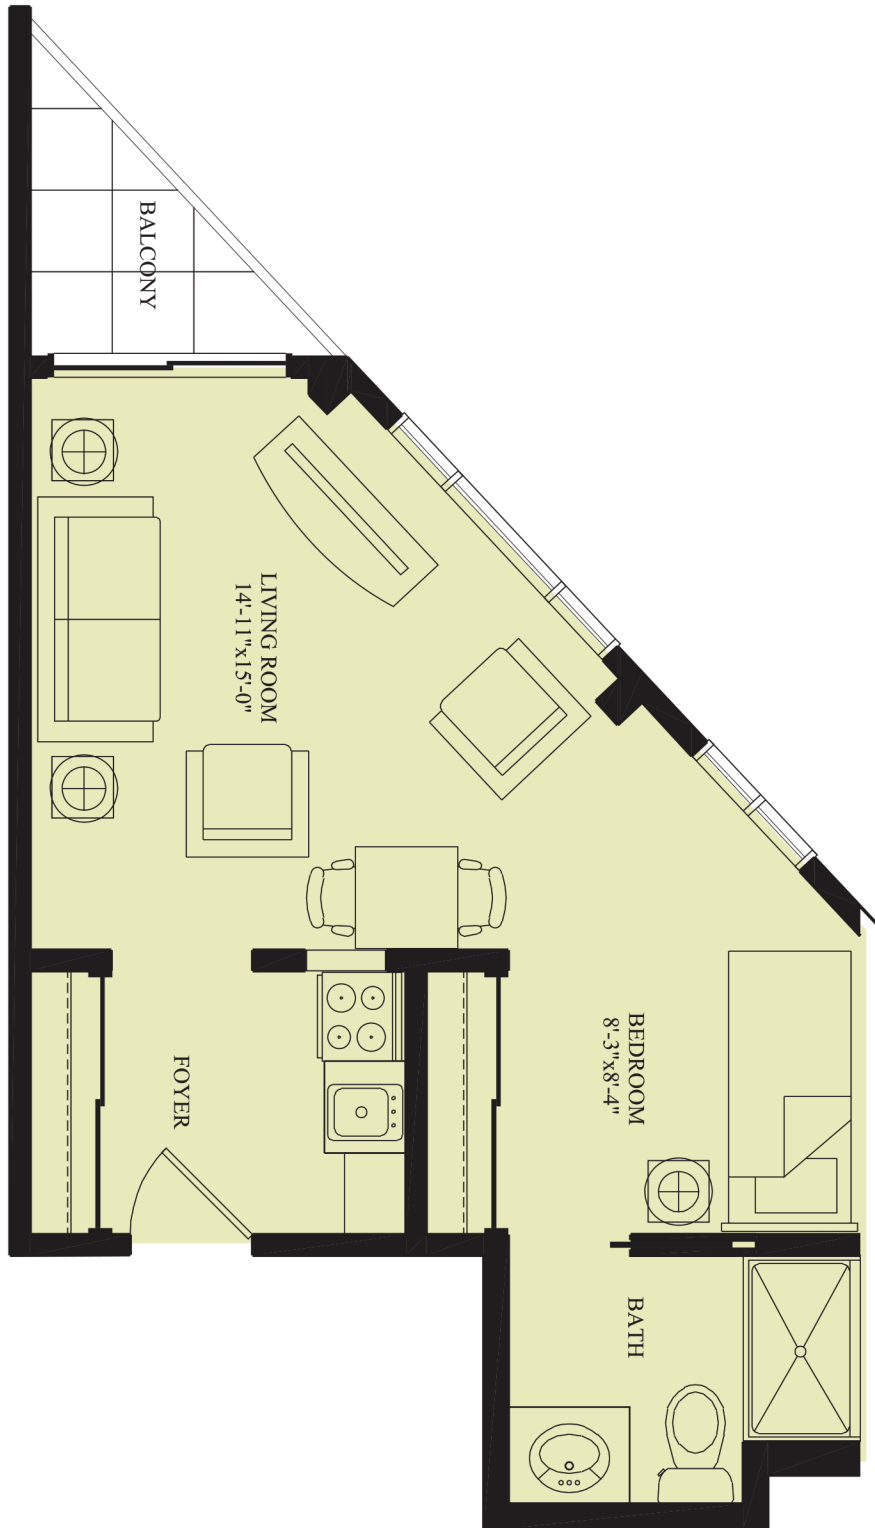

CRISTWOOD[™]
A CRISTA SENIOR LIVING COMMUNITY

**CRISTWOOD PARK
FLOOR PLANS**

19303 FREMONT AVE N | SHORELINE, WA 98133
206.546.7565 | CRISTASENIORLIVING.ORG

ALKI STUDIO (452 SF)

*Measurements are intended as an estimate only and not a guarantee. Furniture for sample purposes only and not included in apartment.

BEACON (619 SF)

*Measurements are intended as an estimate only and not a guarantee. Furniture for sample purposes only and not included in apartment.

DEARBORN (664 SF)

*Measurements are intended as an estimate only and not a guarantee. Furniture for sample purposes only and not included in apartment.

CARKEEK (955 SF)

*Measurements are intended as an estimate only and not a guarantee. Furniture for sample purposes only and not included in apartment.

EASTMONT (1,020 SF)

*Measurements are intended as an estimate only and not a guarantee. Furniture for sample purposes only and not included in apartment.

FAUNTLEROY (1,286 SF)

*Measurements are intended as an estimate only and not a guarantee. Furniture for sample purposes only and not included in apartment.