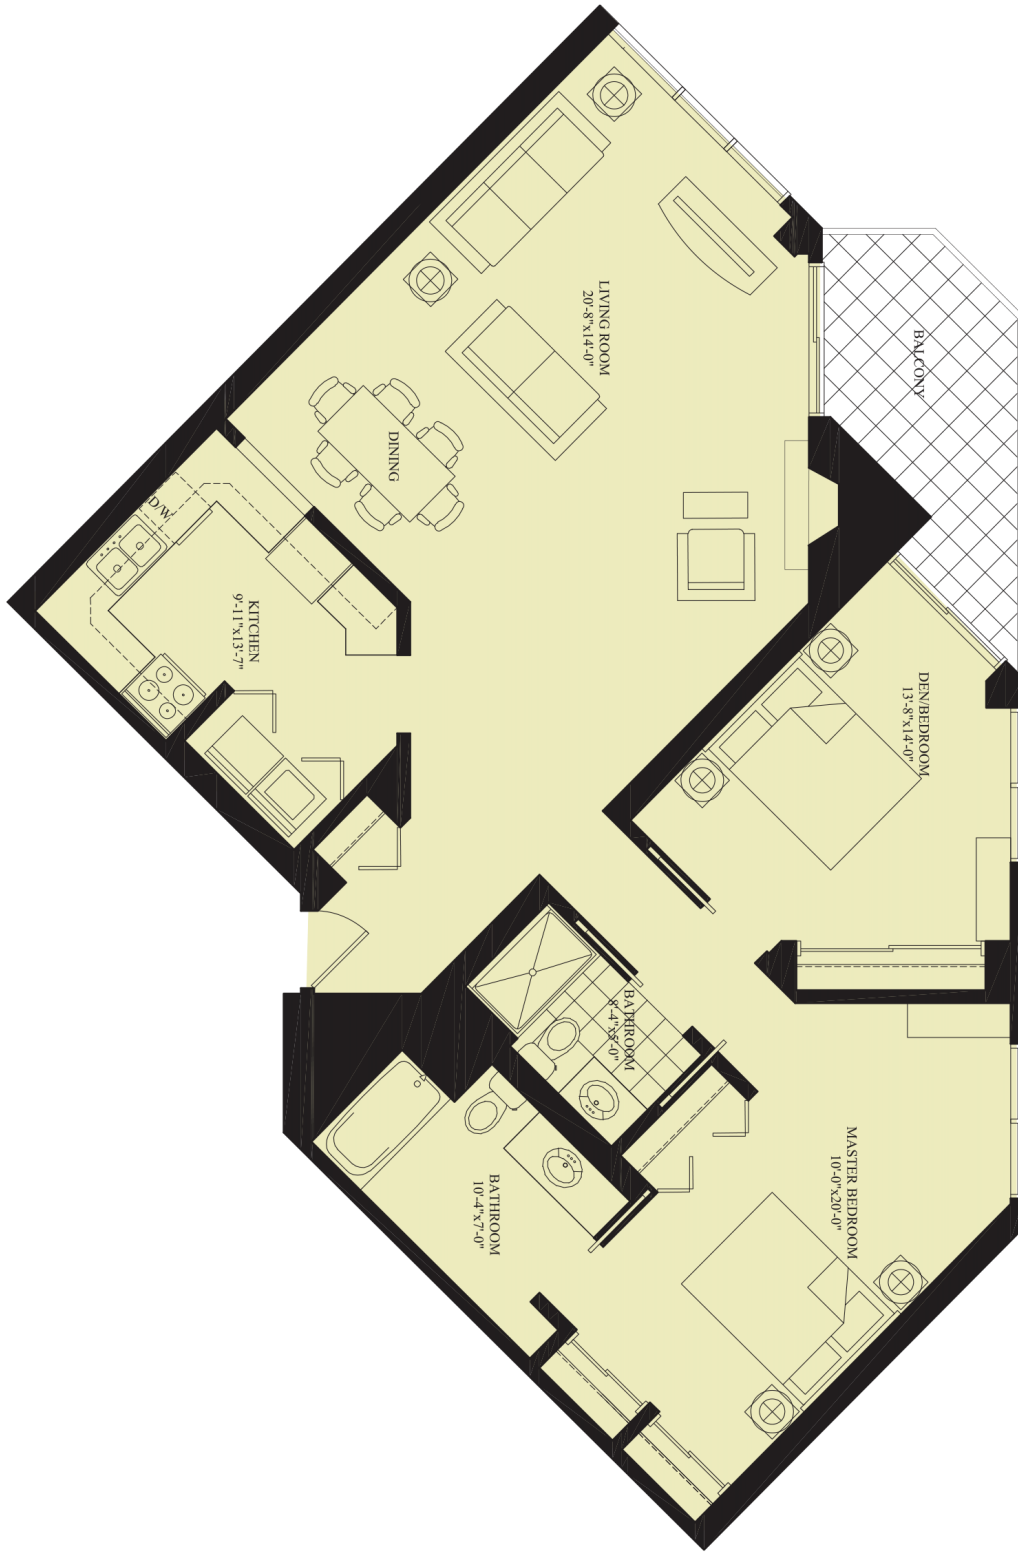

CRISTWOOD[™]
A CRISTA SENIOR LIVING COMMUNITY

**CRISTWOOD PARK
FLOOR PLANS**

19303 FREMONT AVE N | SHORELINE, WA 98133
206.546.7565 | CRISTASENIORLIVING.ORG

ALKI STUDIO (452 SF)

*Measurements are intended as an estimate only and not a guarantee. Furniture for sample purposes only and not included in apartment.

BEACON (619 SF)

*Measurements are intended as an estimate only and not a guarantee. Furniture for sample purposes only and not included in apartment.

DEARBORN (664 SF)

*Measurements are intended as an estimate only and not a guarantee. Furniture for sample purposes only and not included in apartment.

CARKEEK (955 SF)

*Measurements are intended as an estimate only and not a guarantee. Furniture for sample purposes only and not included in apartment.

EASTMONT (1,020 SF)

*Measurements are intended as an estimate only and not a guarantee. Furniture for sample purposes only and not included in apartment.

FAUNTLEROY (1,286 SF)

*Measurements are intended as an estimate only and not a guarantee. Furniture for sample purposes only and not included in apartment.