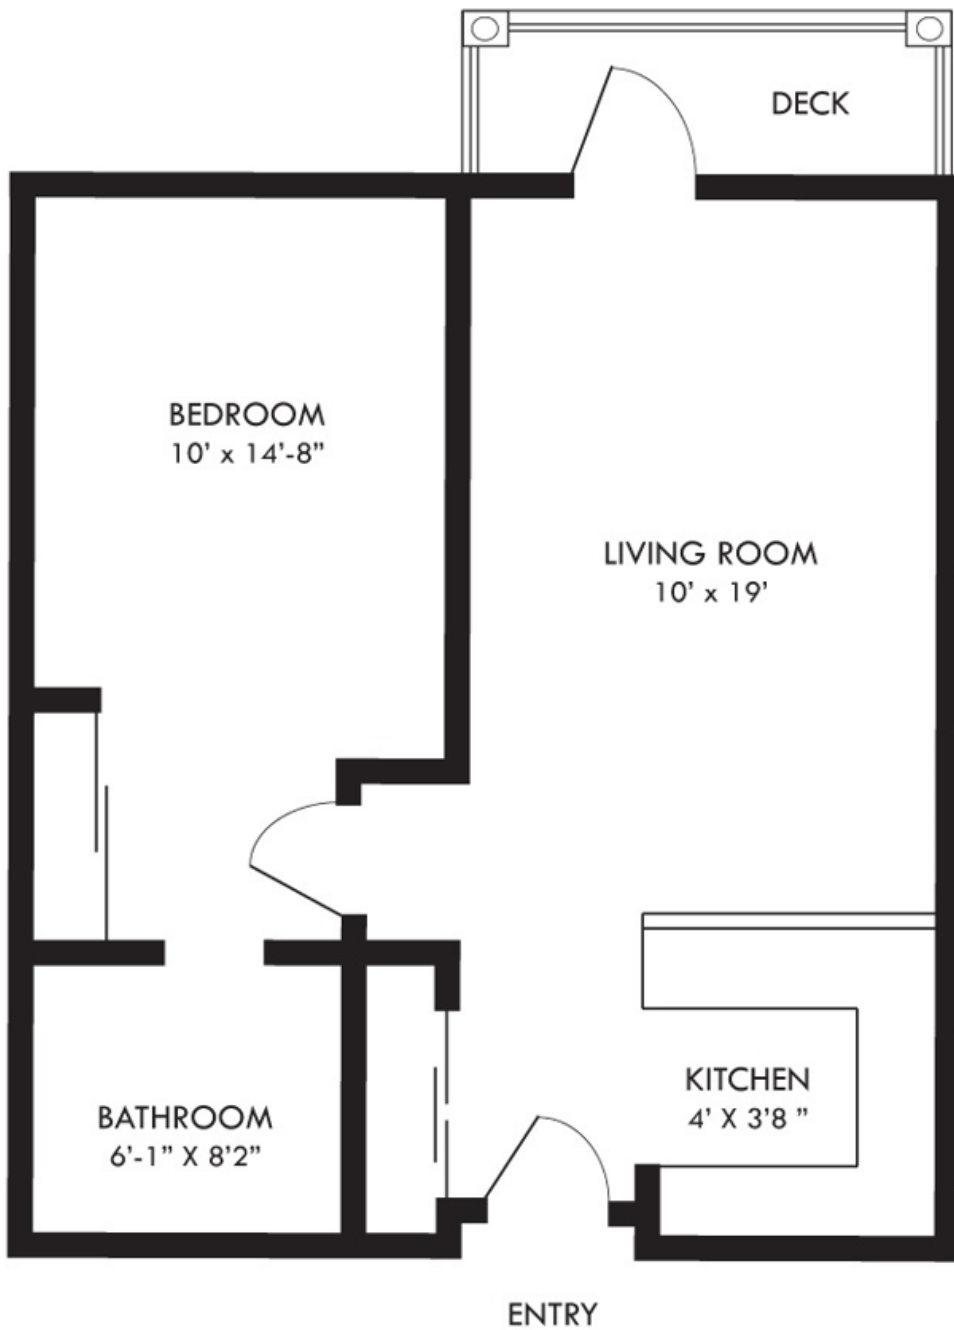

May Terrace

Large One Bedroom Apartment

672 sq. ft.

Rose Schnitzer Manor
6140 SW Boundary Street
Portland, OR 97221
503.535.4000
cedarsinaiapark.org

Cedar Sinai Park

love. honor. respect.

May Terrace
Small One Bedroom Apartment
480 sq. ft.

Rose Schnitzer Manor
6140 SW Boundary Street
Portland, OR 97221
503.535.4000
cedarsinainpark.org

Cedar Sinai Park

love. honor. respect.

May Terrace

Two Bedroom Apartment

863 sq. ft.

Rose Schnitzer Manor
6140 SW Boundary Street
Portland, OR 97221
503.535.4000
cedarsinainapark.org