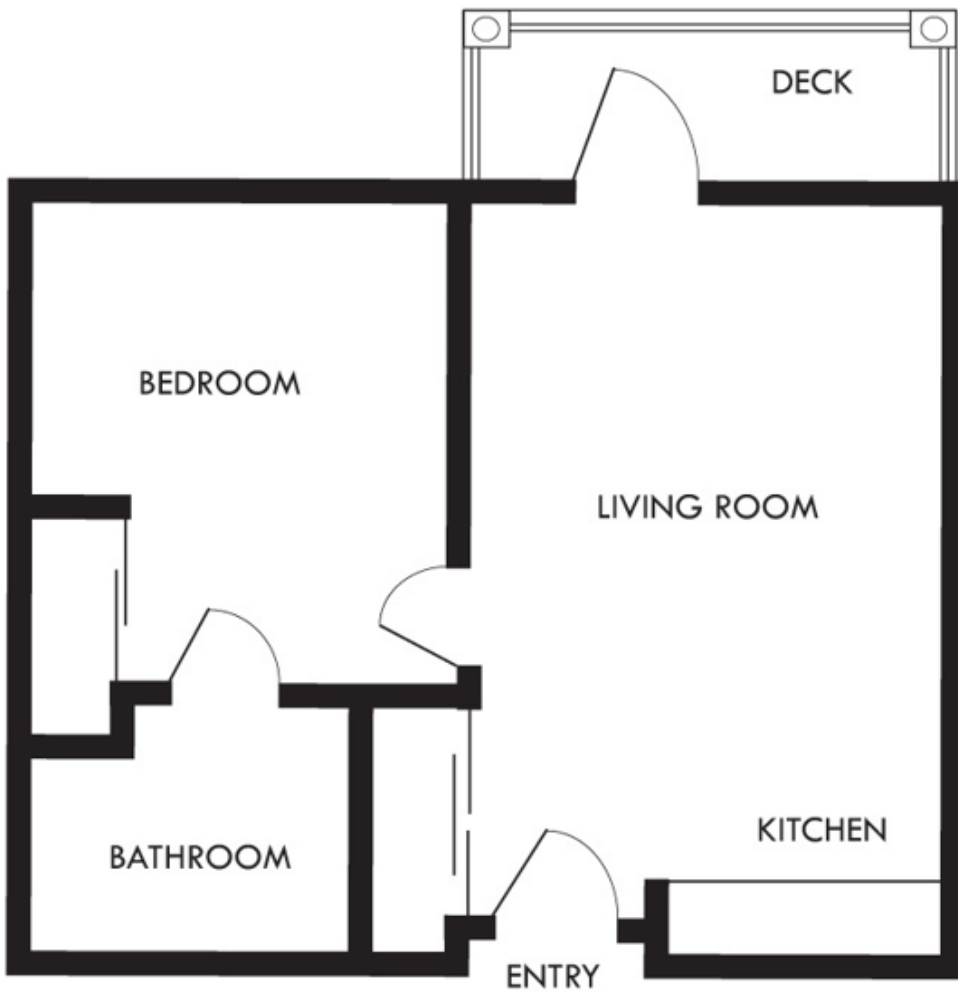

May Terrace

Large One Bedroom Apartment

672 sq. ft.

Rose Schnitzer Manor
6140 SW Boundary Street
Portland, OR 97221
503.535.4000
cedarsinaiapark.org

Cedar Sinai Park

love. honor. respect.

May Terrace
Small One Bedroom Apartment
480 sq. ft.

Rose Schnitzer Manor
6140 SW Boundary Street
Portland, OR 97221
503.535.4000
cedarsinainpark.org

Cedar Sinai Park

love. honor. respect.

May Terrace

Two Bedroom Apartment

863 sq. ft.

Rose Schnitzer Manor
6140 SW Boundary Street
Portland, OR 97221
503.535.4000
cedarsinainapark.org