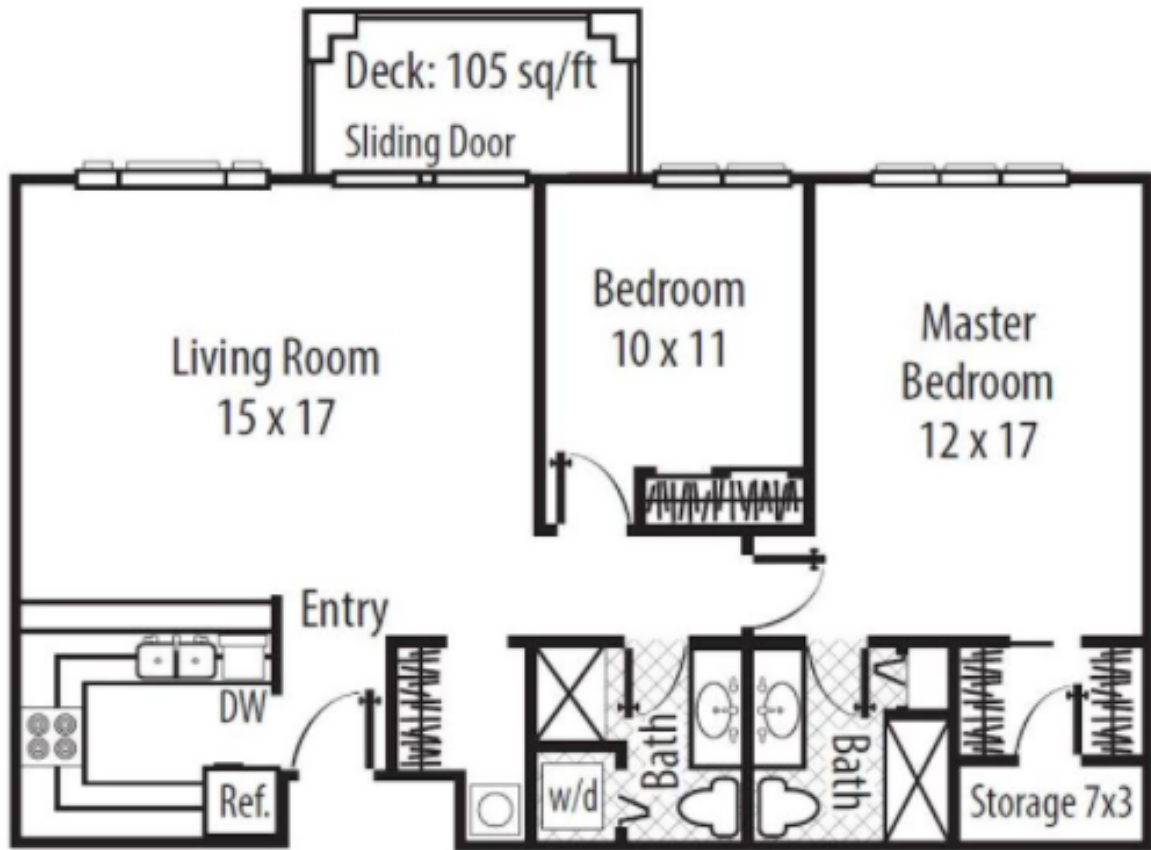

The Fountains: Assisted Living Studio Apartment | 364 square feet

The Gables

One-Bedroom | 633 square feet

Includes one meal a day & weekly housekeeping

Typical Floor Plan

Typical Floor Plan

The Terrace

One-Bedroom | 550 square feet

Includes one meal a day & weekly housekeeping

Typical Floor Plan

Typical Floor Plan

The Terrace

Studio Alcove Apt | 460 sq ft

Includes one meal a day & weekly housekeeping

The Towers

One-Bedroom | 737 square feet

Includes one meal a day & weekly housekeeping

Typical Floor Plan

Typical Floor Plan

THE FOUNTAINS

One Bedroom

513 sq ft

THE FOUNTAINS

One Bedroom
712 sq ft