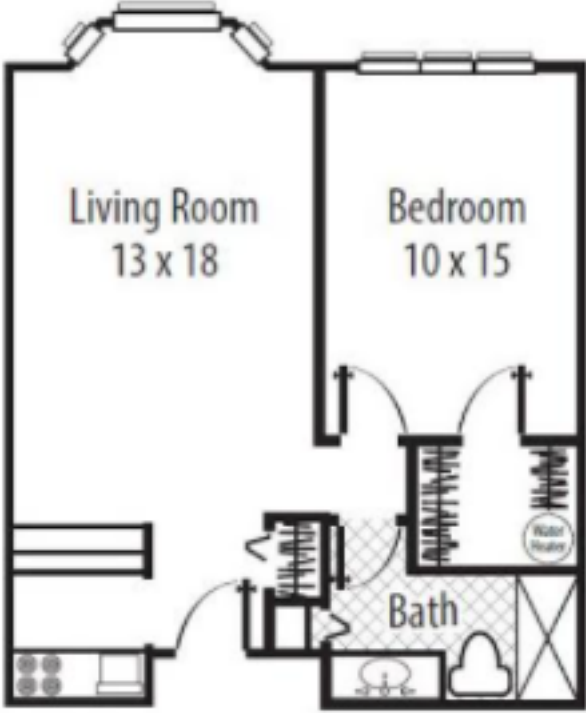

The Fountains: Assisted Living Studio Apartment | 364 square feet

The Gables

One-Bedroom | 633 square feet

Includes one meal a day & weekly housekeeping

Typical Floor Plan

Typical Floor Plan

The Terrace

One-Bedroom | 550 square feet

Includes one meal a day & weekly housekeeping

Typical Floor Plan

Typical Floor Plan

The Terrace

Studio Alcove Apt | 460 sq ft

Includes one meal a day & weekly housekeeping

The Towers

One-Bedroom | 737 square feet

Includes one meal a day & weekly housekeeping

Typical Floor Plan

Typical Floor Plan

THE FOUNTAINS

One Bedroom

513 sq ft

THE FOUNTAINS

One Bedroom
712 sq ft