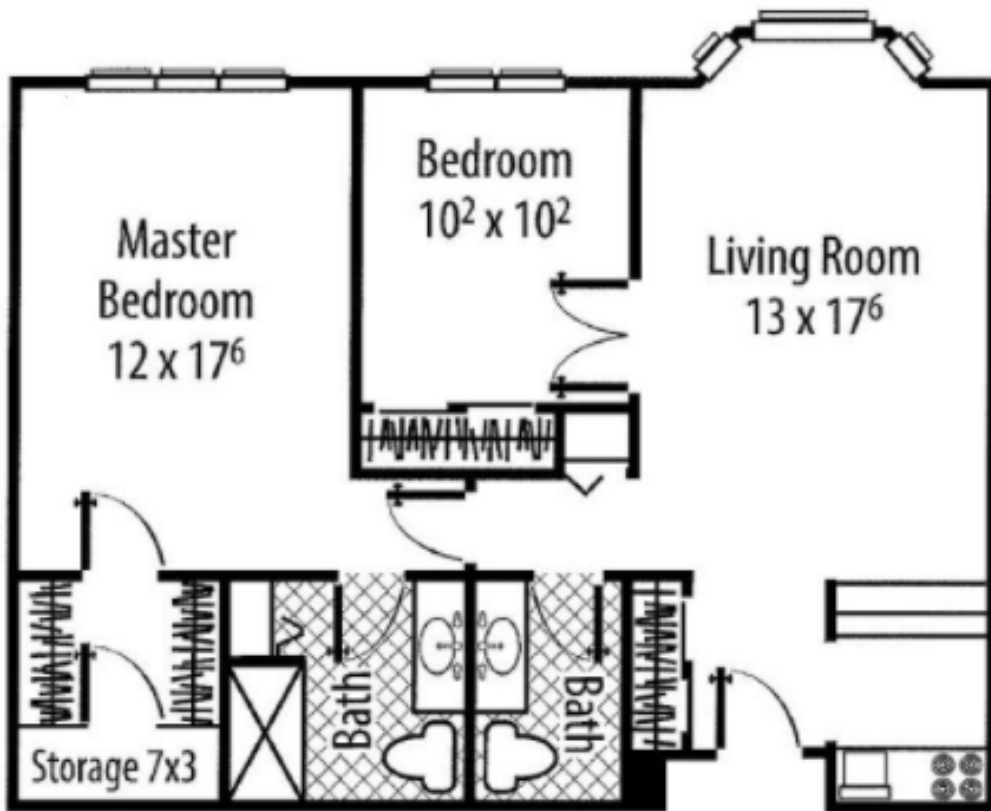

The Fountains: Assisted Living Studio Apartment | 364 square feet

The Gables

One-Bedroom | 633 square feet

Includes one meal a day & weekly housekeeping

Typical Floor Plan

Typical Floor Plan

The Terrace

One-Bedroom | 550 square feet

Includes one meal a day & weekly housekeeping

Typical Floor Plan

Typical Floor Plan

The Terrace

Studio Alcove Apt | 460 sq ft

Includes one meal a day & weekly housekeeping

The Towers

One-Bedroom | 737 square feet

Includes one meal a day & weekly housekeeping

Typical Floor Plan

Typical Floor Plan

THE FOUNTAINS

One Bedroom

513 sq ft

THE FOUNTAINS

One Bedroom
712 sq ft