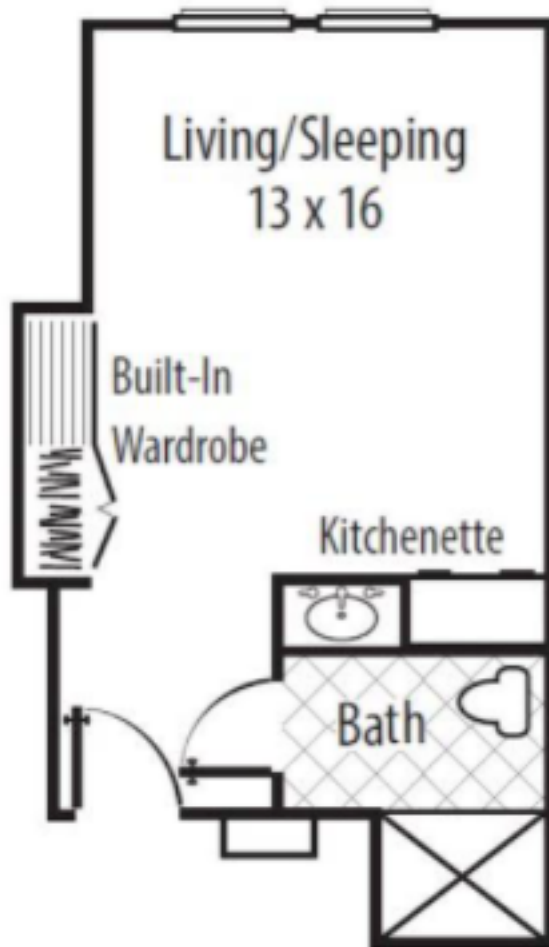

The Fountains: Assisted Living Studio Apartment | 364 square feet

The Gables

One-Bedroom | 633 square feet

Includes one meal a day & weekly housekeeping

Typical Floor Plan

Typical Floor Plan

The Terrace

One-Bedroom | 550 square feet

Includes one meal a day & weekly housekeeping

Typical Floor Plan

Typical Floor Plan

The Terrace

Studio Alcove Apt | 460 sq ft

Includes one meal a day & weekly housekeeping

The Towers

One-Bedroom | 737 square feet

Includes one meal a day & weekly housekeeping

Typical Floor Plan

Typical Floor Plan

THE FOUNTAINS

One Bedroom

513 sq ft

THE FOUNTAINS

One Bedroom
712 sq ft