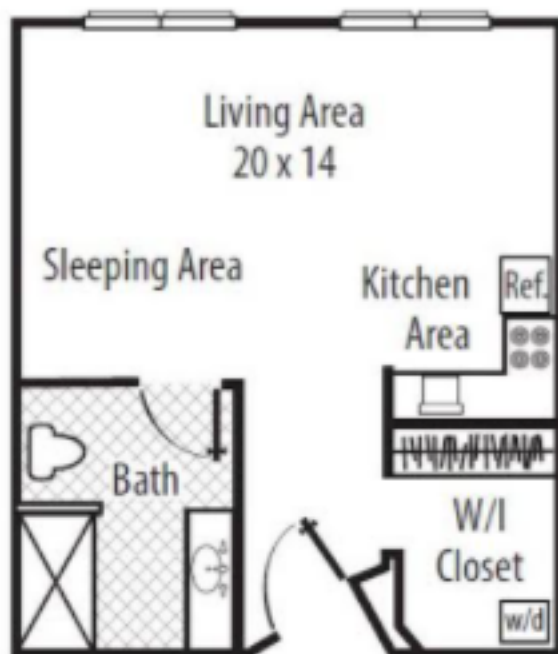

The Fountains: Assisted Living Studio Apartment | 364 square feet

The Gables

One-Bedroom | 633 square feet

Includes one meal a day & weekly housekeeping

Typical Floor Plan

Typical Floor Plan

The Terrace

One-Bedroom | 550 square feet

Includes one meal a day & weekly housekeeping

Typical Floor Plan

Typical Floor Plan

The Terrace

Studio Alcove Apt | 460 sq ft

Includes one meal a day & weekly housekeeping

The Towers

One-Bedroom | 737 square feet

Includes one meal a day & weekly housekeeping

Typical Floor Plan

Typical Floor Plan

THE FOUNTAINS

One Bedroom

513 sq ft

THE FOUNTAINS

One Bedroom
712 sq ft