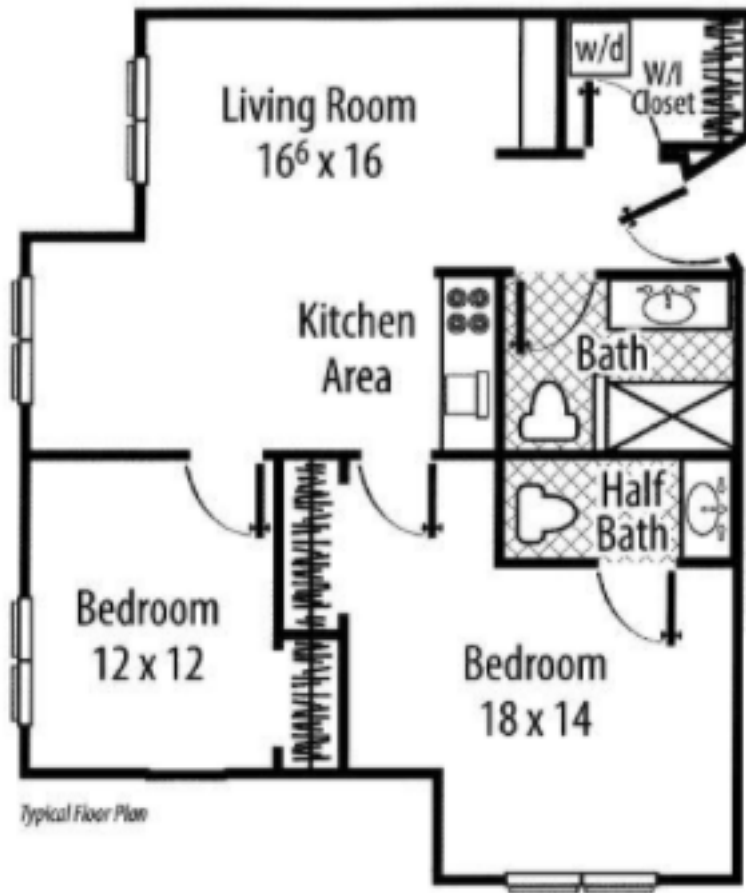

The Fountains: Assisted Living Studio Apartment | 364 square feet

The Gables

One-Bedroom | 633 square feet

Includes one meal a day & weekly housekeeping

Typical Floor Plan

Typical Floor Plan

The Terrace

One-Bedroom | 550 square feet

Includes one meal a day & weekly housekeeping

Typical Floor Plan

Typical Floor Plan

The Terrace

Studio Alcove Apt | 460 sq ft

Includes one meal a day & weekly housekeeping

The Towers

One-Bedroom | 737 square feet

Includes one meal a day & weekly housekeeping

Typical Floor Plan

Typical Floor Plan

THE FOUNTAINS

One Bedroom

513 sq ft

THE FOUNTAINS

One Bedroom
712 sq ft