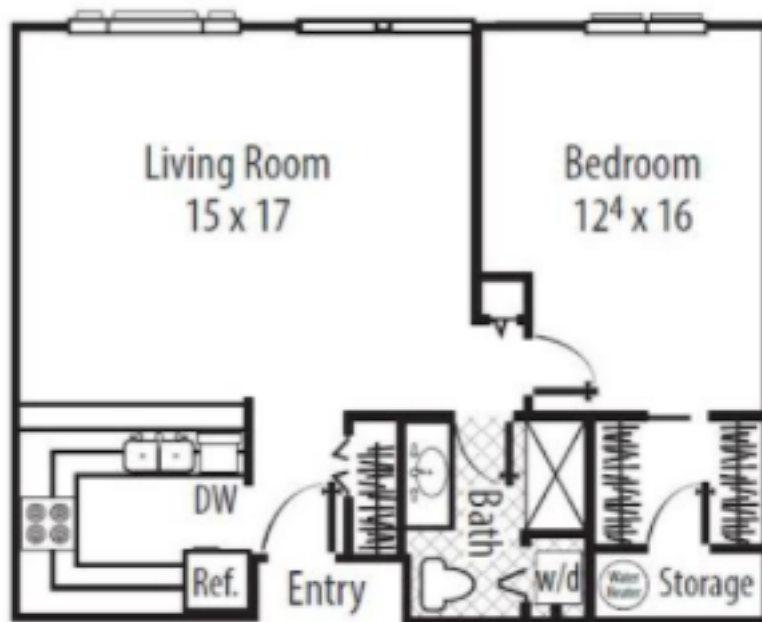

The Fountains: Assisted Living Studio Apartment | 364 square feet

The Gables

One-Bedroom | 633 square feet

Includes one meal a day & weekly housekeeping

Typical Floor Plan

Typical Floor Plan

The Terrace

One-Bedroom | 550 square feet

Includes one meal a day & weekly housekeeping

Typical Floor Plan

Typical Floor Plan

The Terrace

Studio Alcove Apt | 460 sq ft

Includes one meal a day & weekly housekeeping

The Towers

One-Bedroom | 737 square feet

Includes one meal a day & weekly housekeeping

Typical Floor Plan

Typical Floor Plan

THE FOUNTAINS

One Bedroom

513 sq ft

THE FOUNTAINS

One Bedroom
712 sq ft