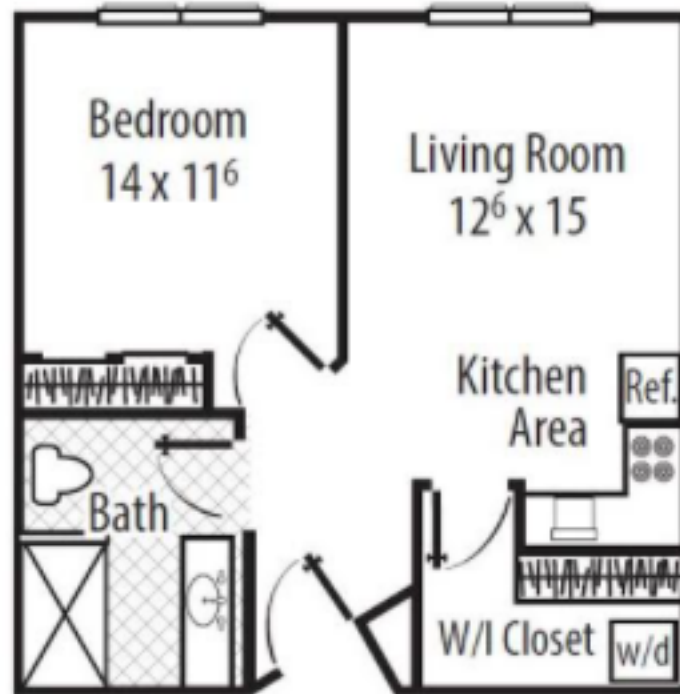

The Fountains: Assisted Living Studio Apartment | 364 square feet

The Gables

One-Bedroom | 633 square feet

Includes one meal a day & weekly housekeeping

Typical Floor Plan

Typical Floor Plan

The Terrace

One-Bedroom | 550 square feet

Includes one meal a day & weekly housekeeping

Typical Floor Plan

Typical Floor Plan

The Terrace

Studio Alcove Apt | 460 sq ft

Includes one meal a day & weekly housekeeping

The Towers

One-Bedroom | 737 square feet

Includes one meal a day & weekly housekeeping

Typical Floor Plan

Typical Floor Plan

THE FOUNTAINS

One Bedroom

513 sq ft

THE FOUNTAINS

One Bedroom
712 sq ft