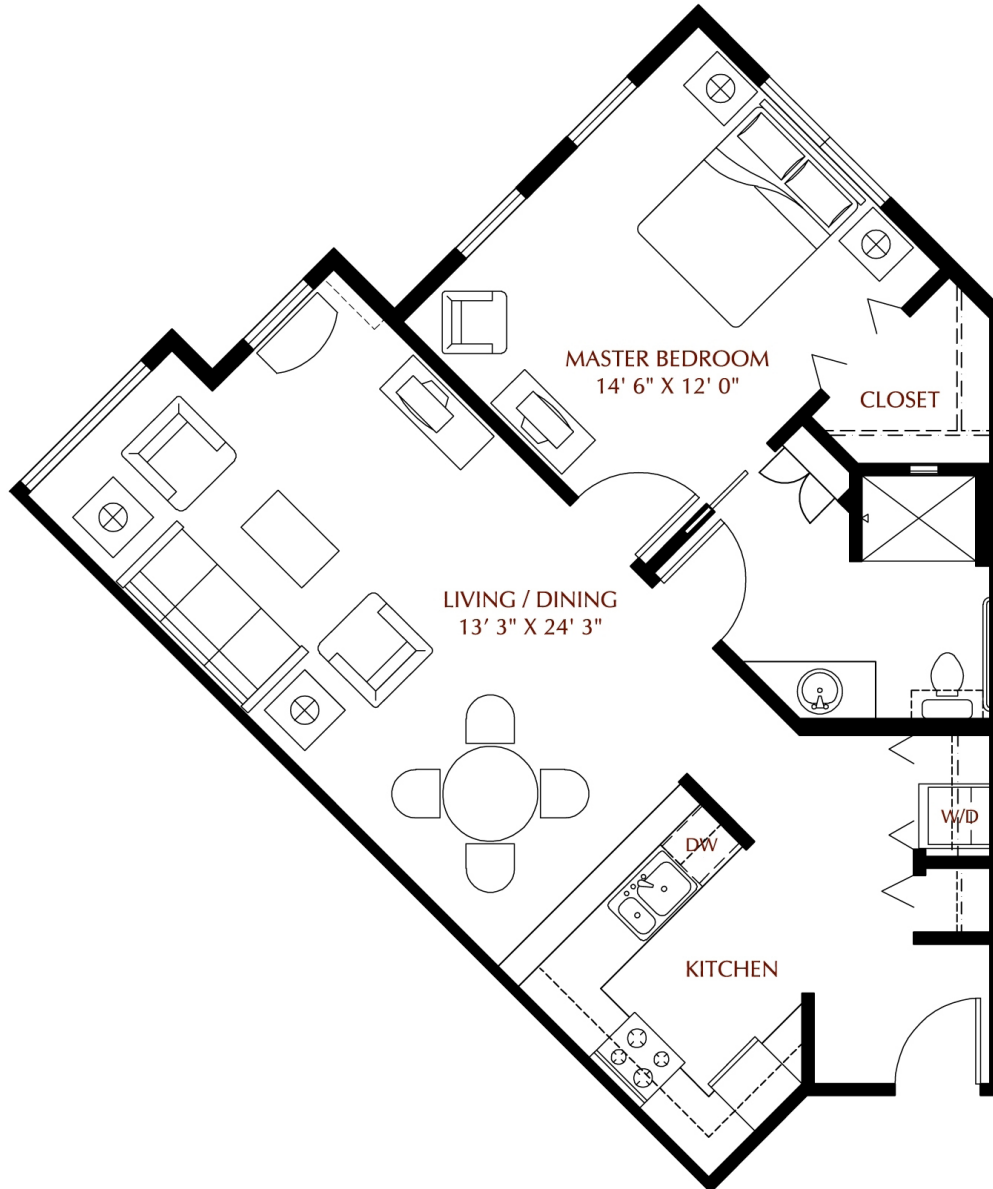

ONE BEDROOM ONE BATH 828 sqft.

1200 Overlook Drive
Lake Oswego,
OR 97034
P: (503) 636-4589
TheStafford.net