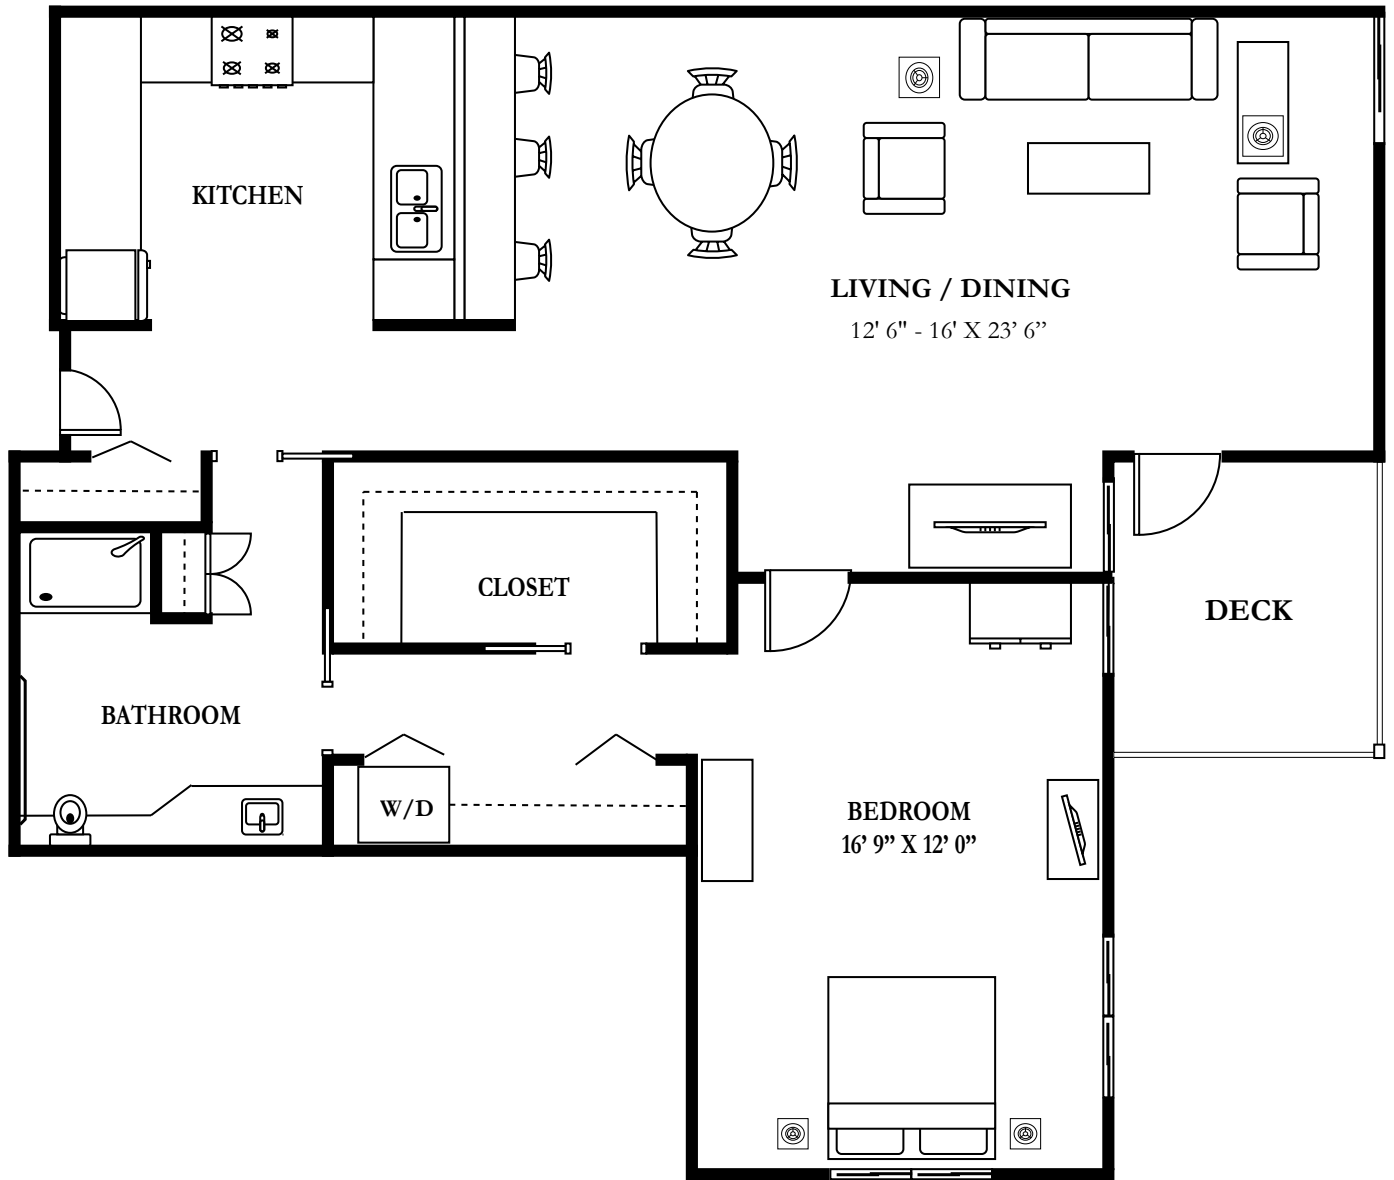

ONE BED - ONE BATH 923 sqft.

1200 Overlook Drive
Lake Oswego,
OR 97034
P: (503) 636-4589
TheStafford.net