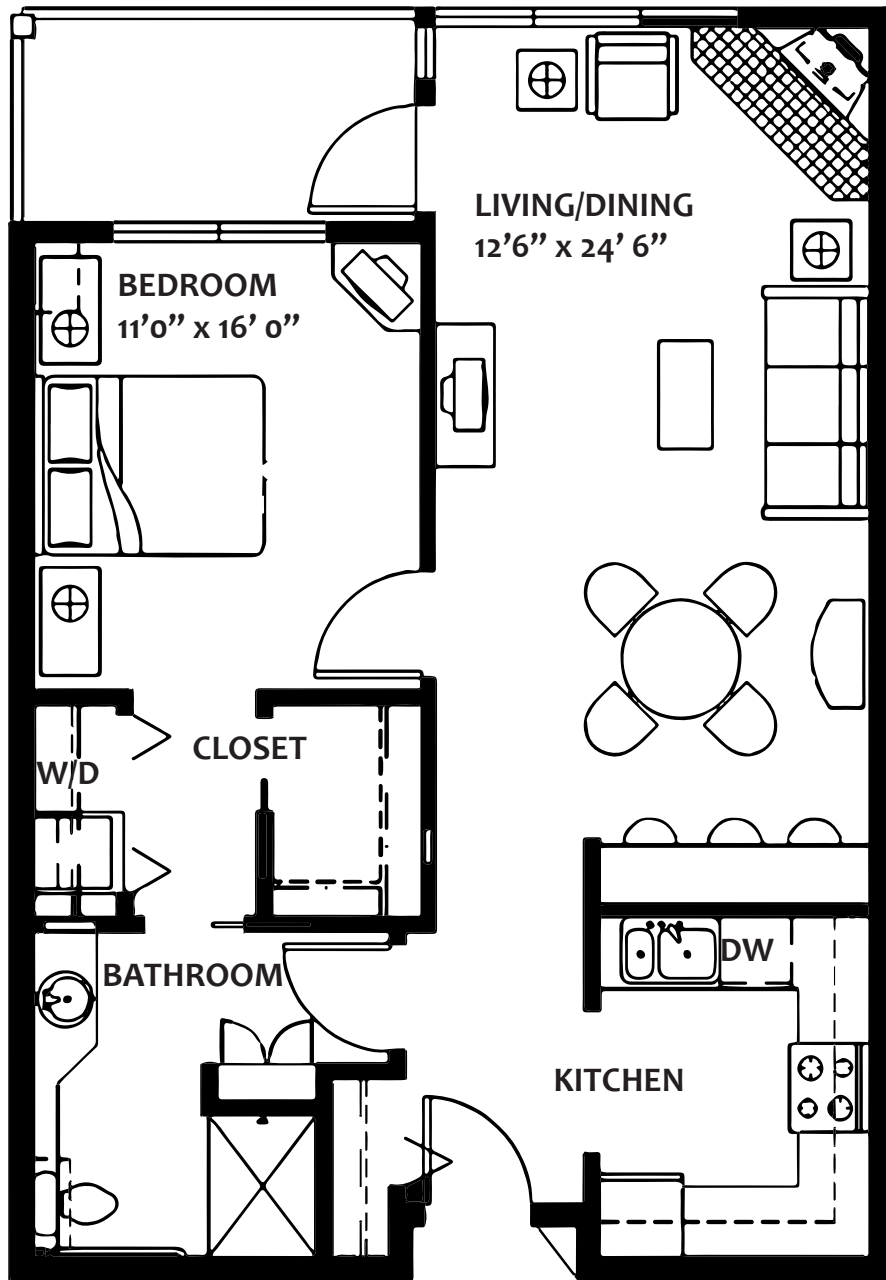

ONE BED - ONE BATH 780 sqft.

1200 Overlook Drive
Lake Oswego,
OR 97034
P: (503) 636-4589
TheStafford.net