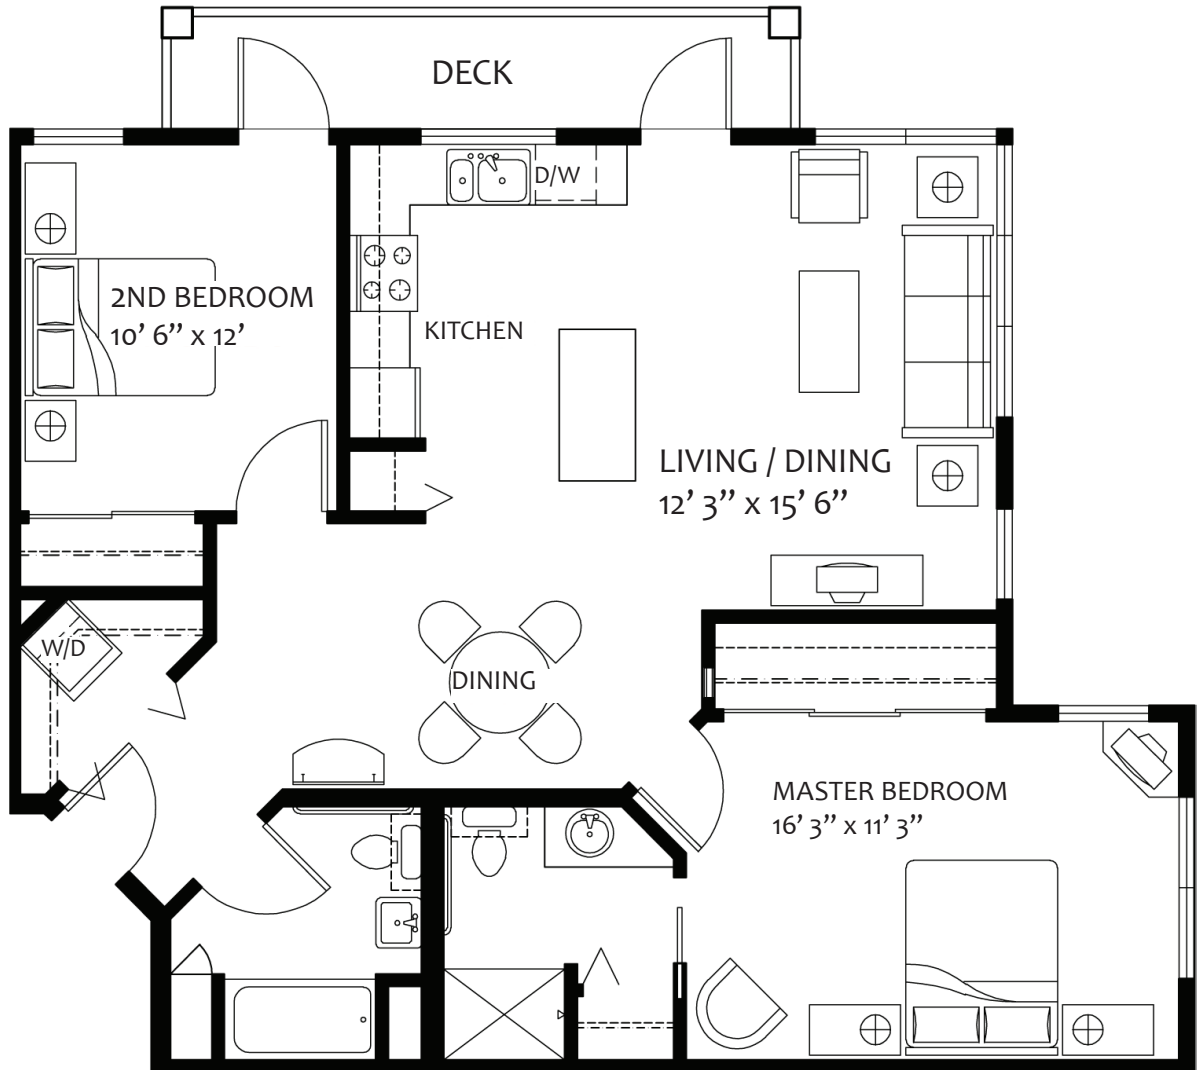

TWO BEDROOM TWO BATHROOM 1062 sqft.

1200 Overlook Drive
Lake Oswego,
OR 97034
P: (503) 636-4589
TheStafford.net