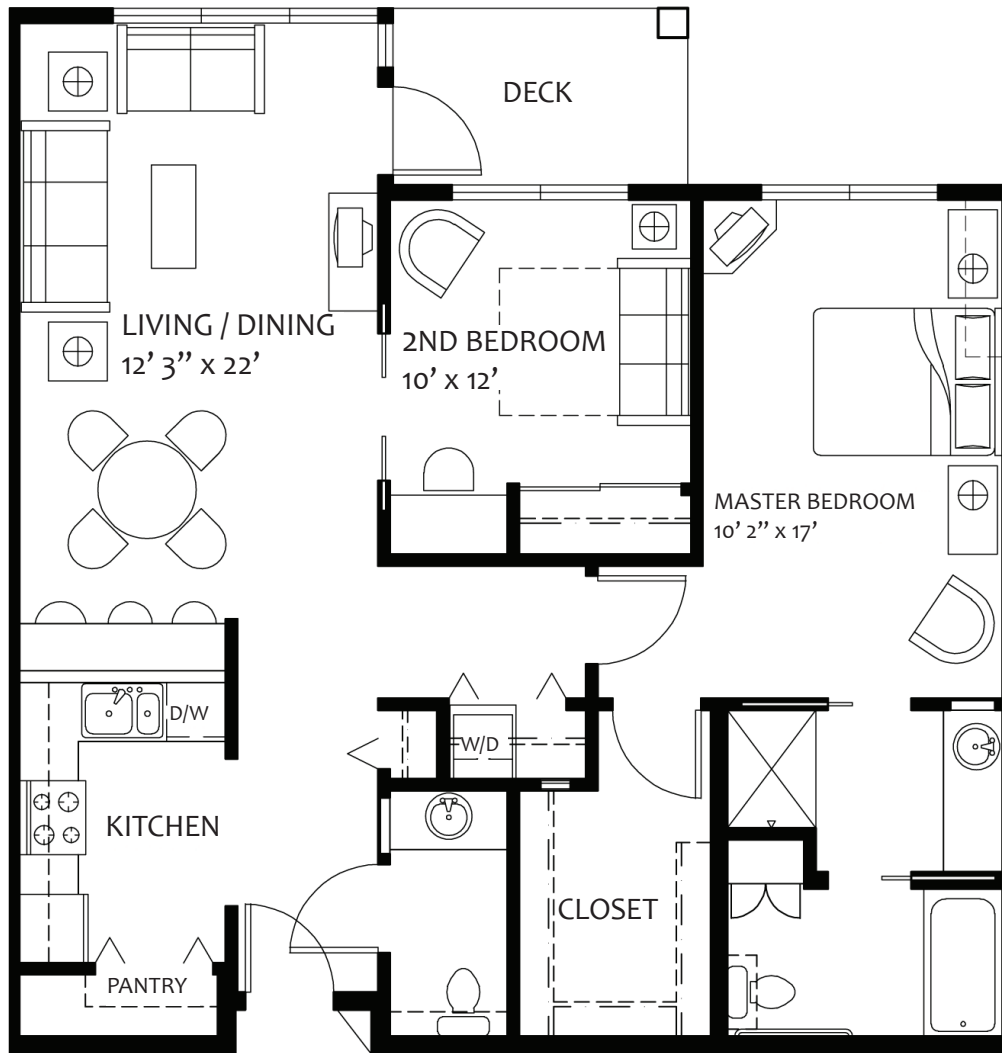

TWO BEDROOM 1.5 BATHROOM 1074 sqft.

1200 Overlook Drive
Lake Oswego,
OR 97034
P: (503) 636-4589
TheStafford.net