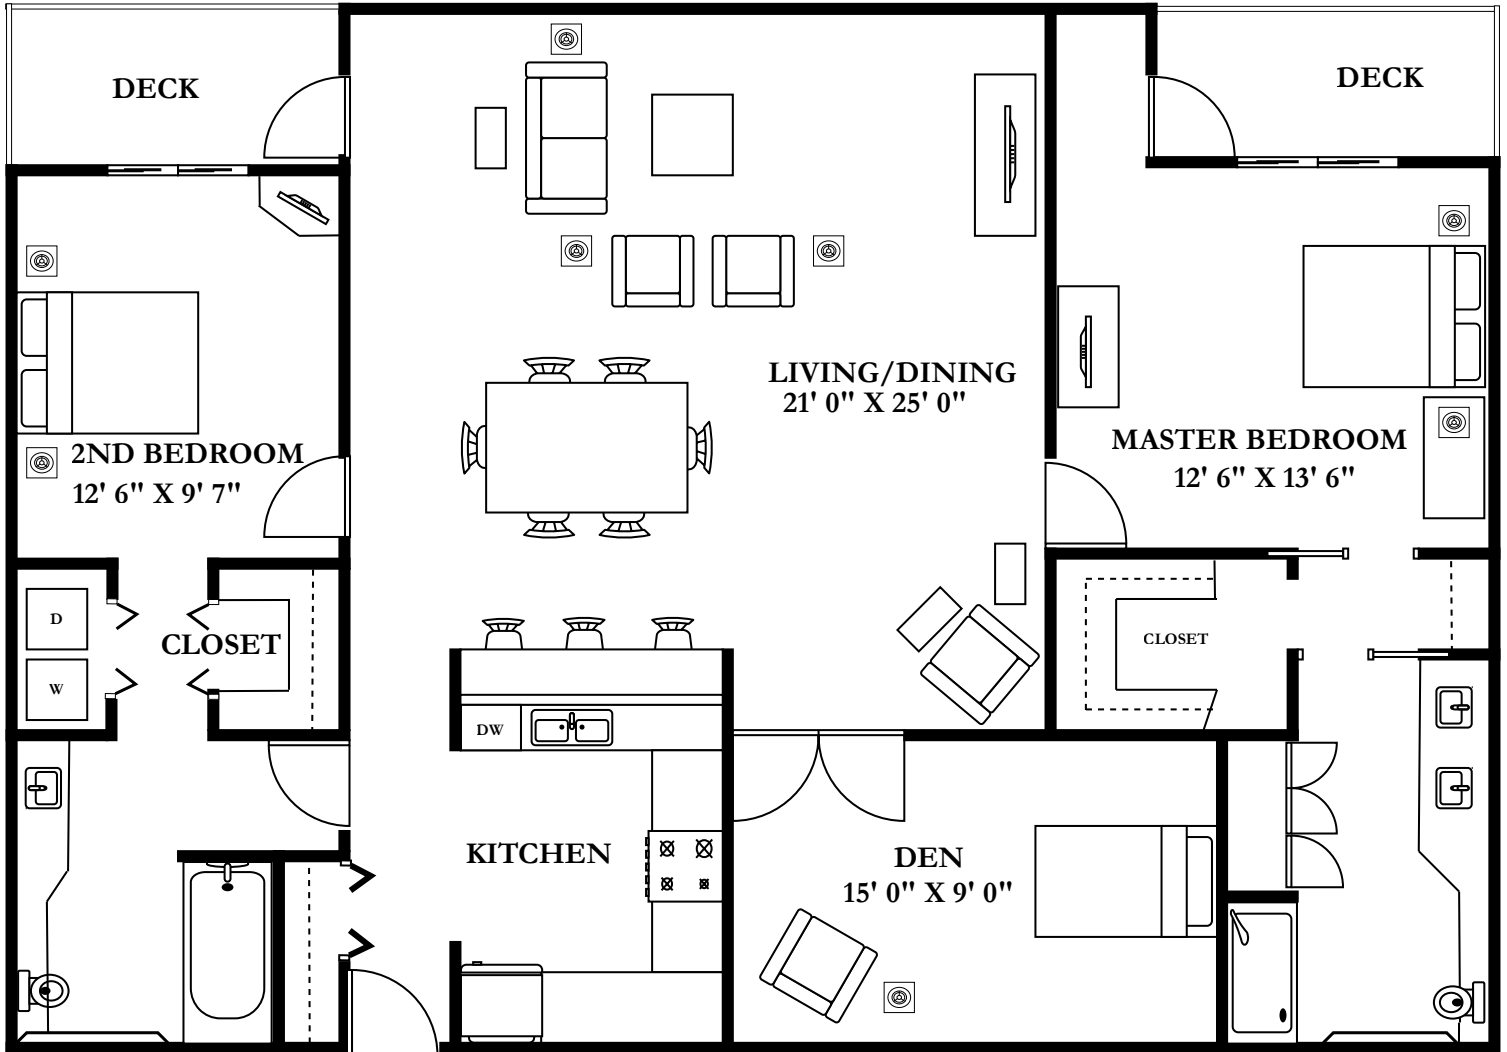

THE STAFFORD

LAKE OSWEGO

FLOORPLANS

TWO BEDROOM PLUS DEN 2 BATH 1546 sqft.

1200 Overlook Drive
Lake Oswego,
OR 97034
P: (503) 636-4589
TheStafford.net