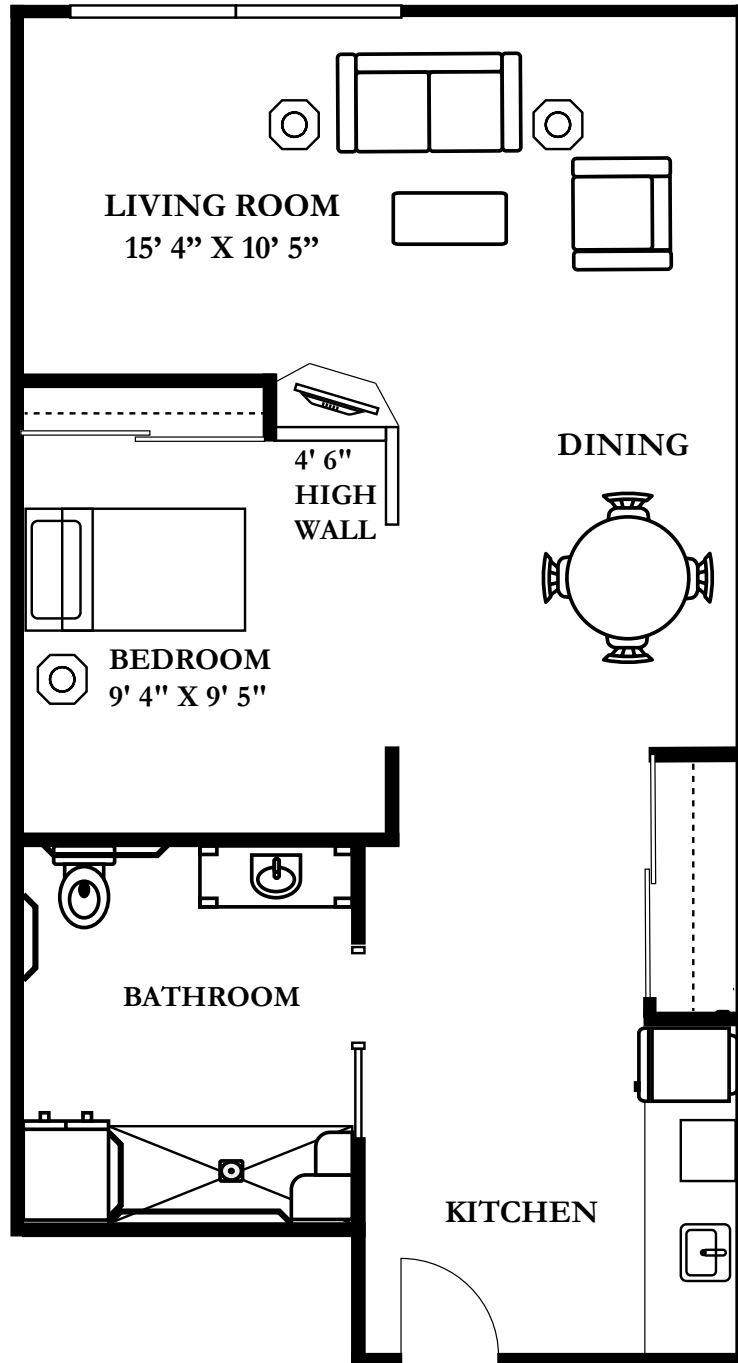

AL STUDIO - ONE BATH 505 sqft.

1200 Overlook Drive
Lake Oswego,
OR 97034
P: (503) 636-4589
TheStafford.net