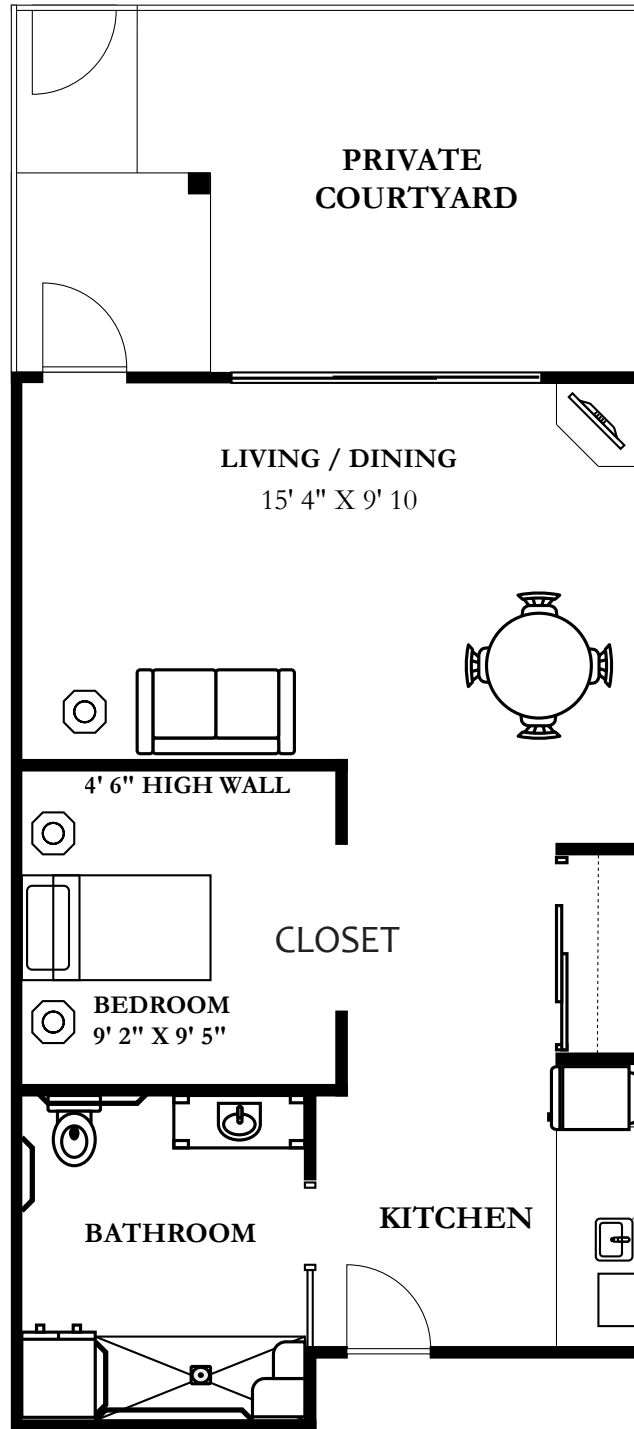

AL STUDIO - ONE BATH 470 sqft.

1200 Overlook Drive
Lake Oswego,
OR 97034
P: (503) 636-4589
TheStafford.net