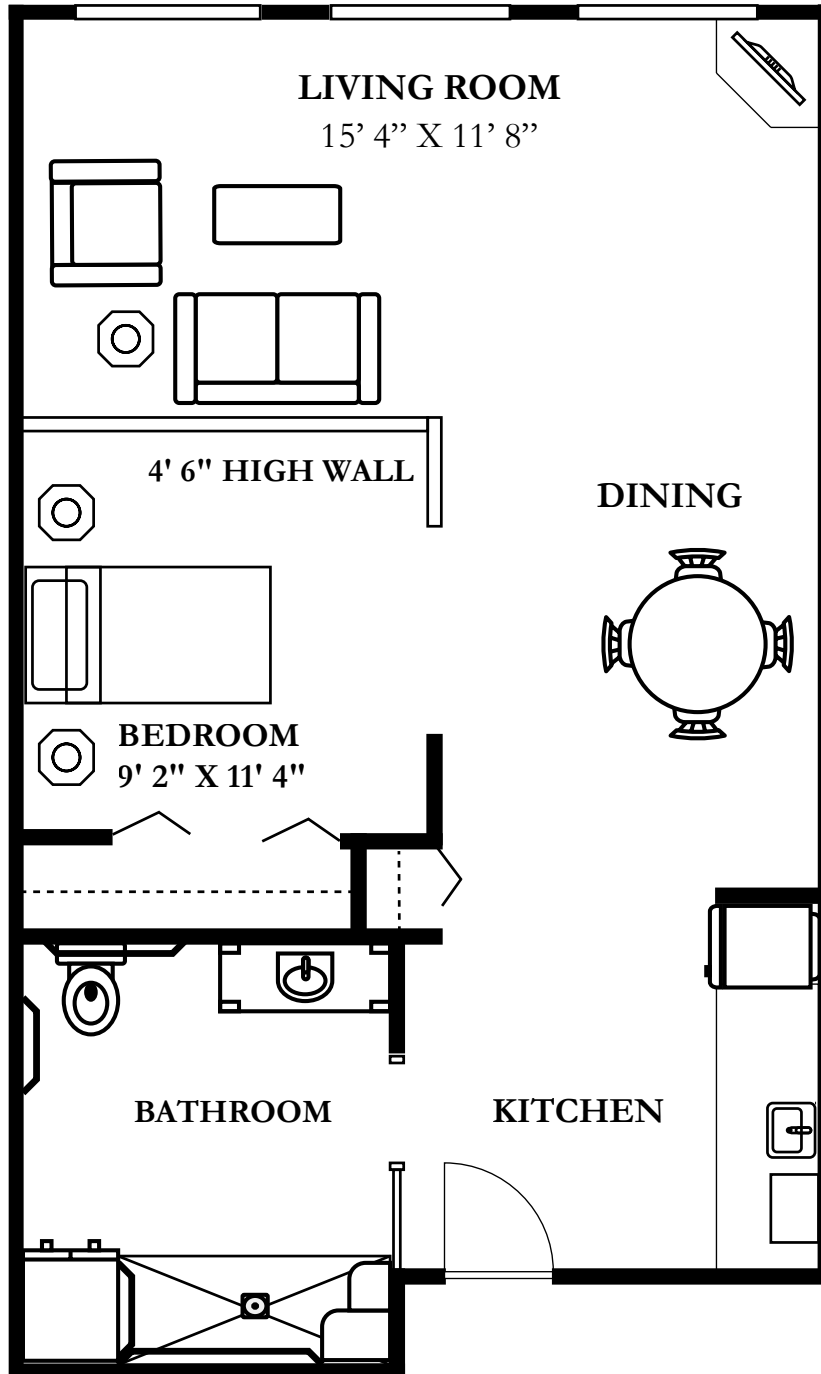

AL STUDIO - ONE BATH 525 sqft.

1200 Overlook Drive
Lake Oswego,
OR 97034
P: (503) 636-4589
TheStafford.net