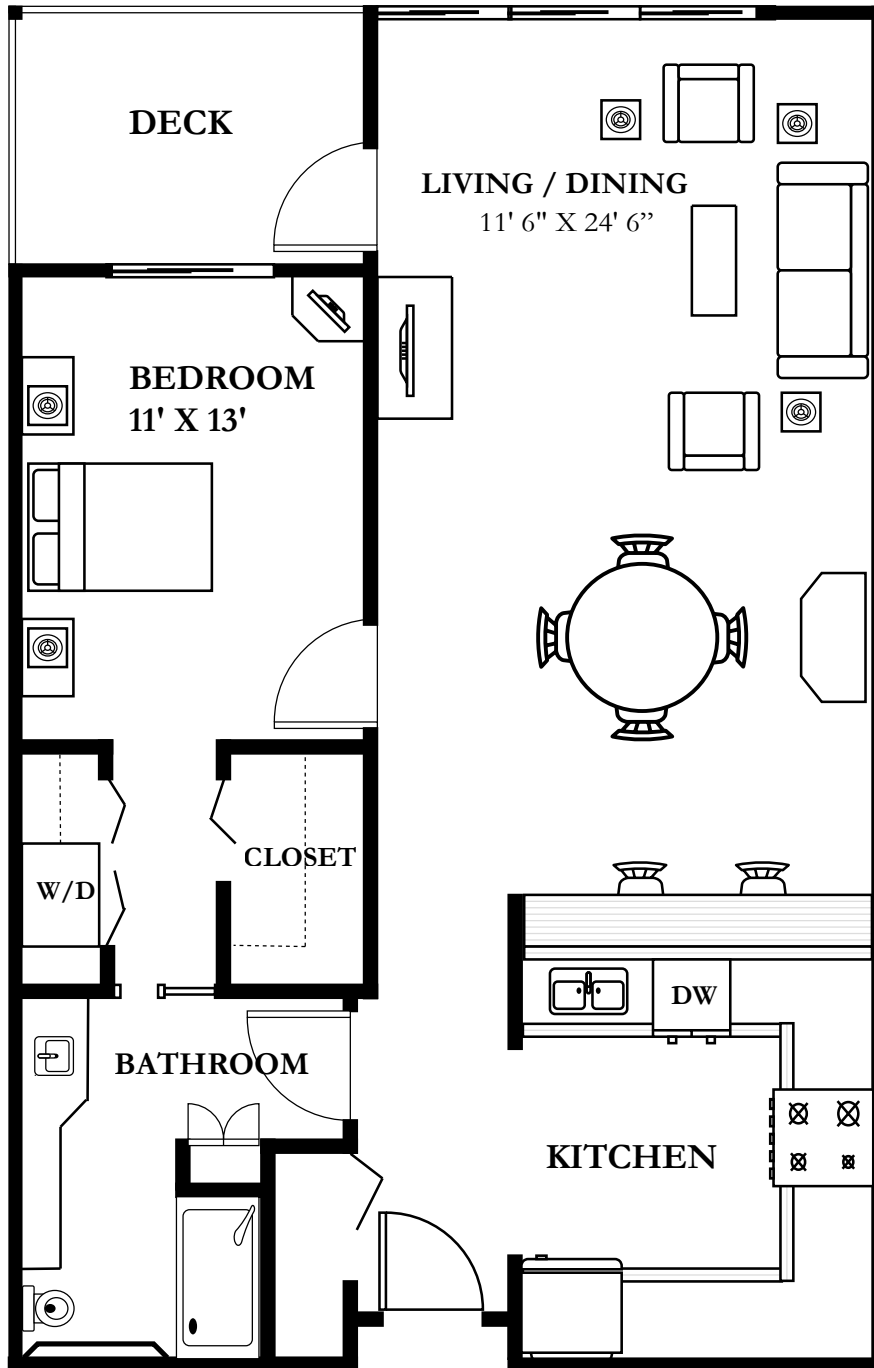

ONE BED - ONE BATH 780 sqft.

1200 Overlook Drive
Lake Oswego,
OR 97034
P: (503) 636-4589
TheStafford.net