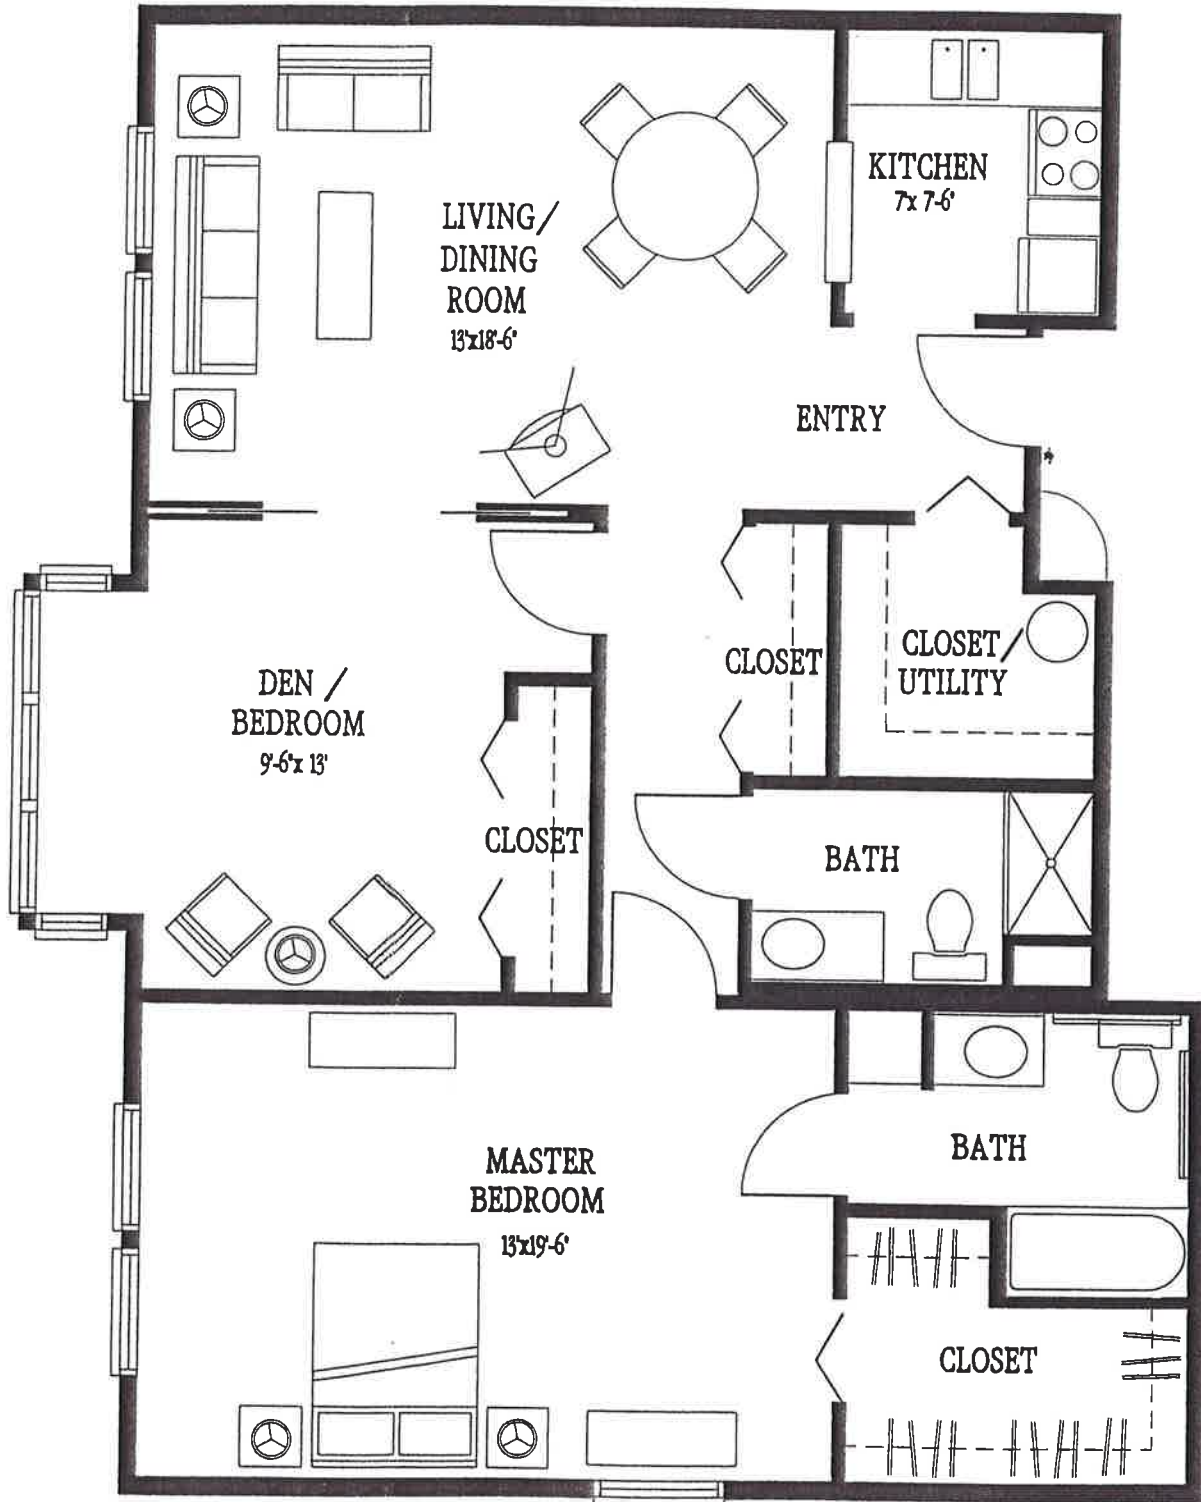

cNorthWest PLACE

RAINIER II

1,094 S.F.

*Actual dimensions
may vary.*

2420 NW Marshall St. Portland, OR 97210
503-221-2075