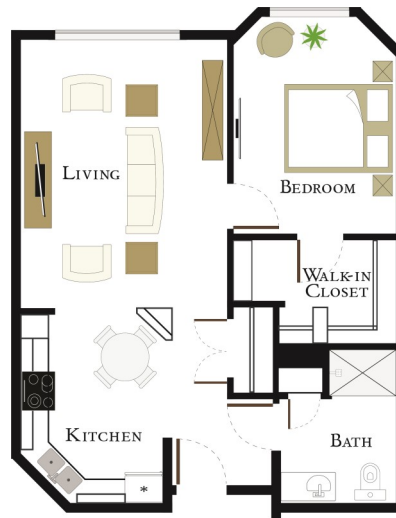

Floorplans

STUDIO
 530 SQUARE FEET

ONE BEDROOM WITH WALK-IN CLOSET
 750 SQUARE FEET

ONE BEDROOM WITH BALCONY OR PATIO
 750 SQUARE FEET

TWO BEDROOM / ONE BATH
 928 SQUARE FEET

TWO BEDROOM / TWO BATH
 960 SQUARE FEET