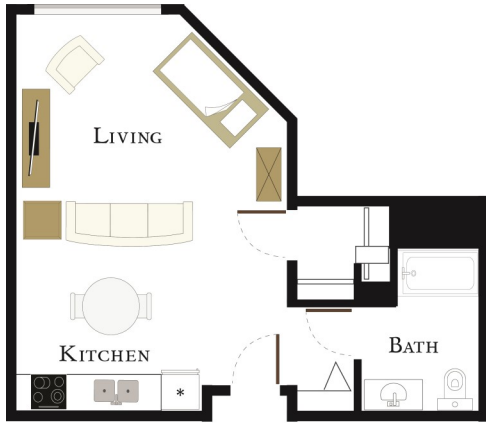

Floorplans

STUDIO
 530 SQUARE FEET

ONE BEDROOM WITH WALK-IN CLOSET
 750 SQUARE FEET

ONE BEDROOM WITH BALCONY OR PATIO
 750 SQUARE FEET

TWO BEDROOM / ONE BATH
 928 SQUARE FEET

TWO BEDROOM / TWO BATH
 960 SQUARE FEET