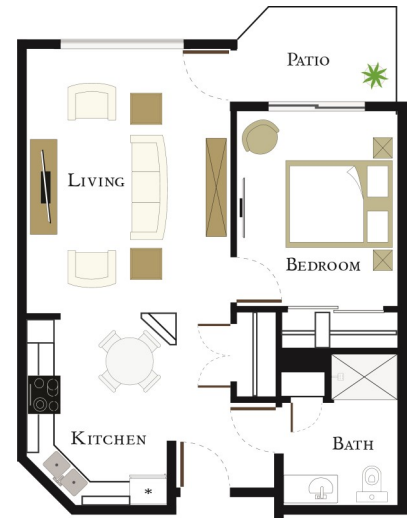

Floorplans

STUDIO
 530 SQUARE FEET

ONE BEDROOM WITH WALK-IN CLOSET
 750 SQUARE FEET

ONE BEDROOM WITH BALCONY OR PATIO
 750 SQUARE FEET

TWO BEDROOM / ONE BATH
 928 SQUARE FEET

TWO BEDROOM / TWO BATH
 960 SQUARE FEET