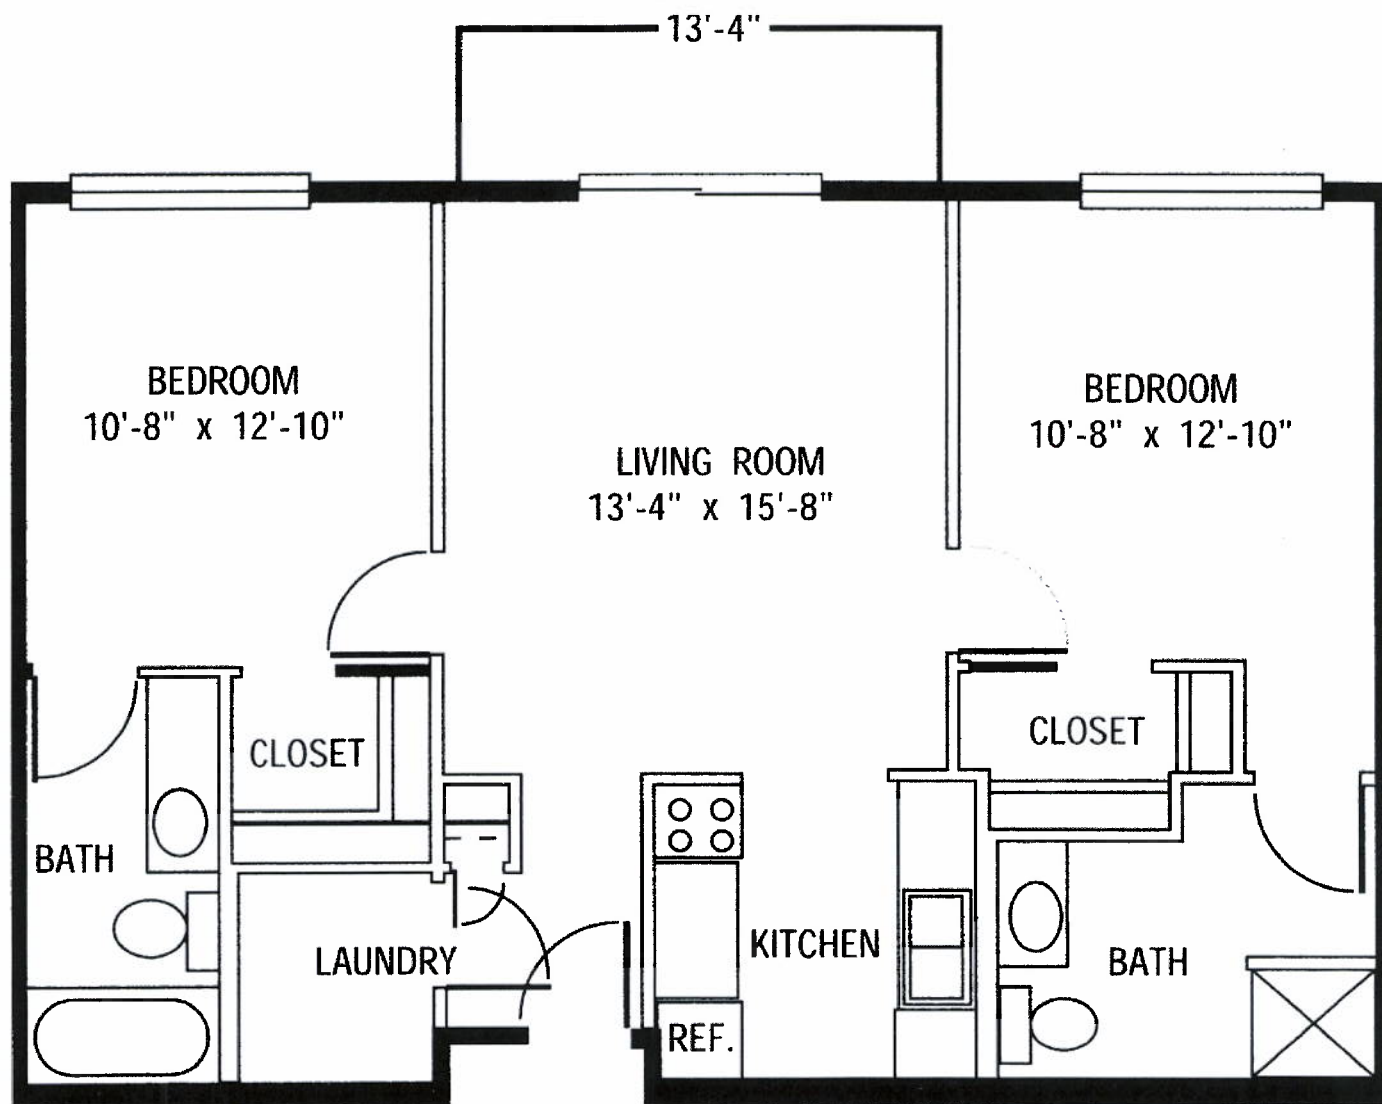

2 BEDROOM 832 sq. ft.

AVAMERE
Court at Keizer

5210 River Rd. N Keizer, OR 97303
P: (503) 393-3624 F: (503) 393-0108
AvamereCourtAtKeizer.com