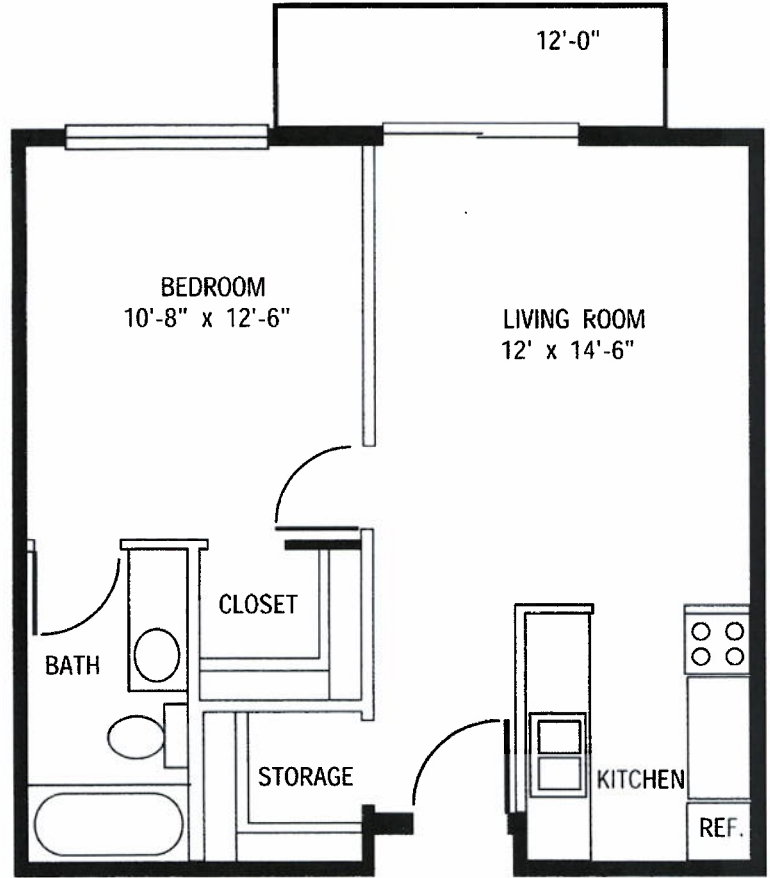

1 BEDROOM 550 sq. ft.

AVAMERE
Court at Keizer

5210 River Rd. N Keizer, OR 97303
P: (503) 393-3624 F: (503) 393-0108
AvamereCourtAtKeizer.com