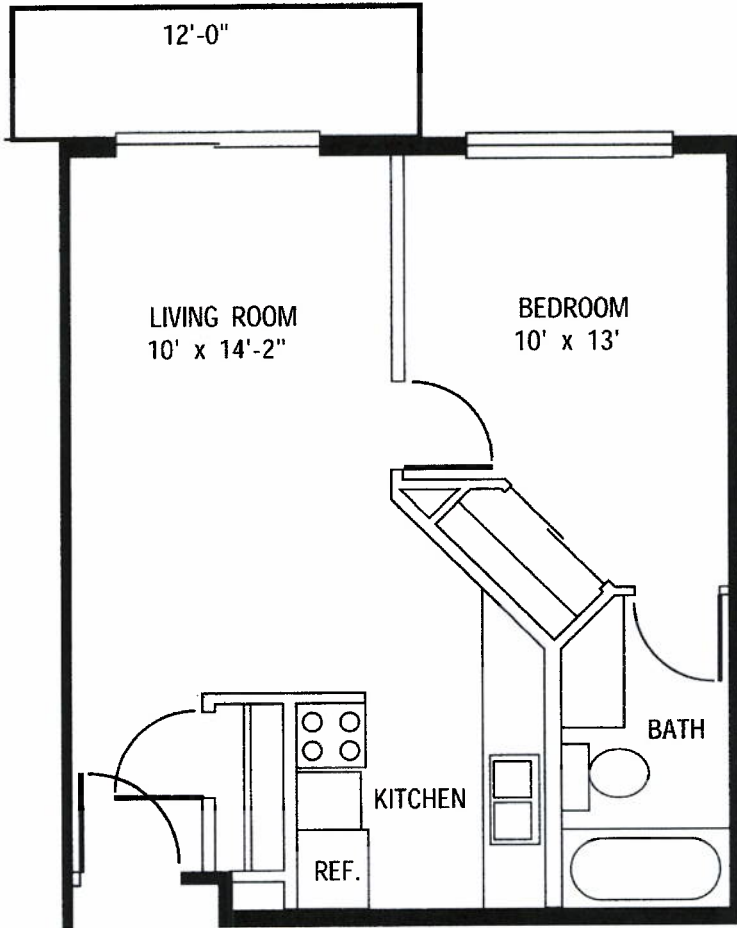

1 BEDROOM 480 sq. ft.