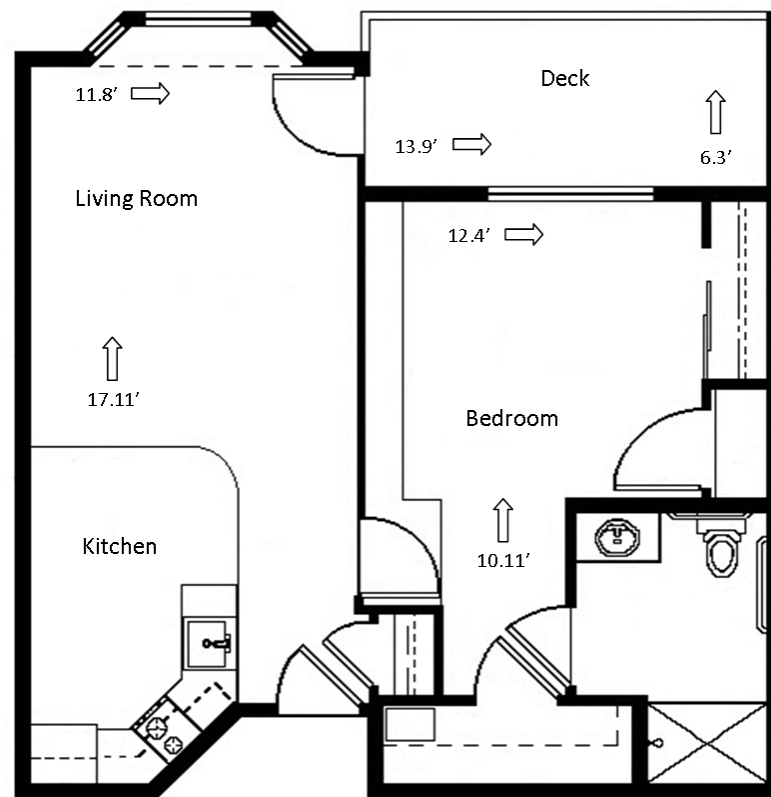

**Independent Living - Deluxe 2 Bedroom, 2 Bathroom**

1123 Square Feet

**Cottage Living - Deluxe 2 Bedroom, 2 Bath  
 Single Car Garage, Fireplace, Full Kitchen & Laundry**

1263 Square Feet

**Independent Living - Deluxe Studio**

485 Square Feet

**Independent Living - Standard 1 Bedroom, 1 Bath**

670 Square Feet

**Independent Living - Standard 2 Bedroom, 2 Bath**

1100 Square Feet

**Independent Living - Standard Studio**

438 Square Feet

**Independent Living - Deluxe 1 Bedroom, 1 Bath**

770 Square Feet

**Independent Living - Deluxe 2 Bedroom, 1 Bath**

972 Square Feet