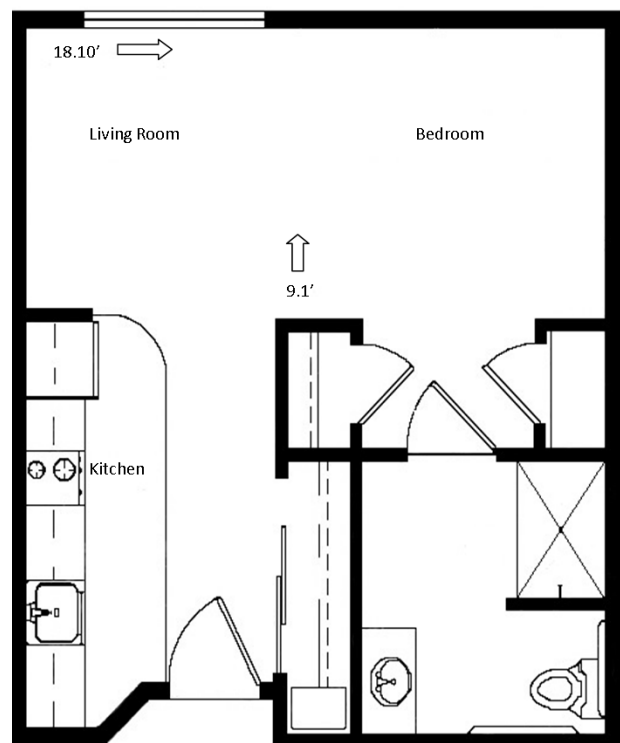

**Independent Living - Deluxe 2 Bedroom, 2 Bathroom**

1123 Square Feet

**Cottage Living - Deluxe 2 Bedroom, 2 Bath  
 Single Car Garage, Fireplace, Full Kitchen & Laundry**

1263 Square Feet

**Independent Living - Deluxe Studio**

485 Square Feet

**Independent Living - Standard 1 Bedroom, 1 Bath**

670 Square Feet

**Independent Living - Standard 2 Bedroom, 2 Bath**

1100 Square Feet

**Independent Living - Standard Studio**

438 Square Feet

**Independent Living - Deluxe 1 Bedroom, 1 Bath**

770 Square Feet

**Independent Living - Deluxe 2 Bedroom, 1 Bath**

972 Square Feet