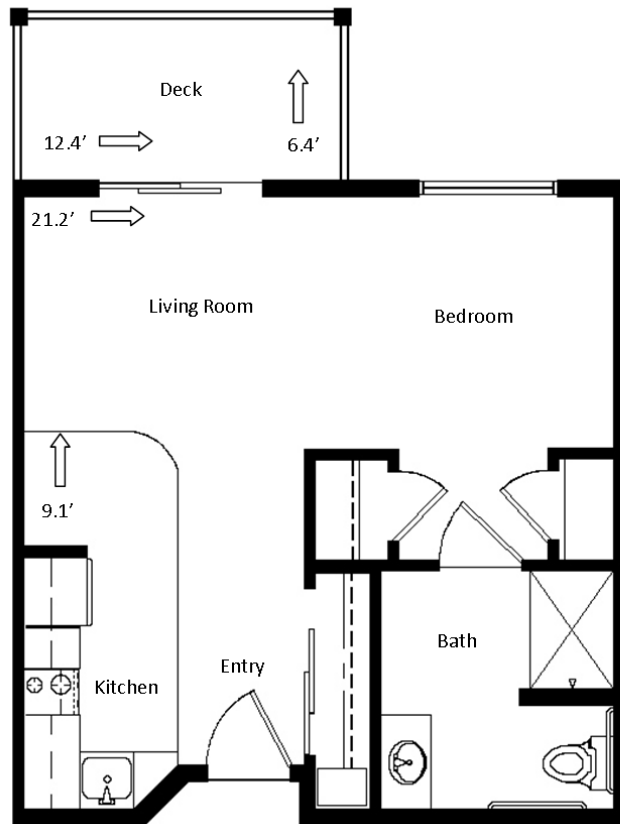

**Independent Living - Deluxe 2 Bedroom, 2 Bathroom**

1123 Square Feet

**Cottage Living - Deluxe 2 Bedroom, 2 Bath  
 Single Car Garage, Fireplace, Full Kitchen & Laundry**

1263 Square Feet

**Independent Living - Deluxe Studio**

485 Square Feet

**Independent Living - Standard 1 Bedroom, 1 Bath**

670 Square Feet

**Independent Living - Standard 2 Bedroom, 2 Bath**

1100 Square Feet

**Independent Living - Standard Studio**

438 Square Feet

**Independent Living - Deluxe 1 Bedroom, 1 Bath**

770 Square Feet

**Independent Living - Deluxe 2 Bedroom, 1 Bath**

972 Square Feet