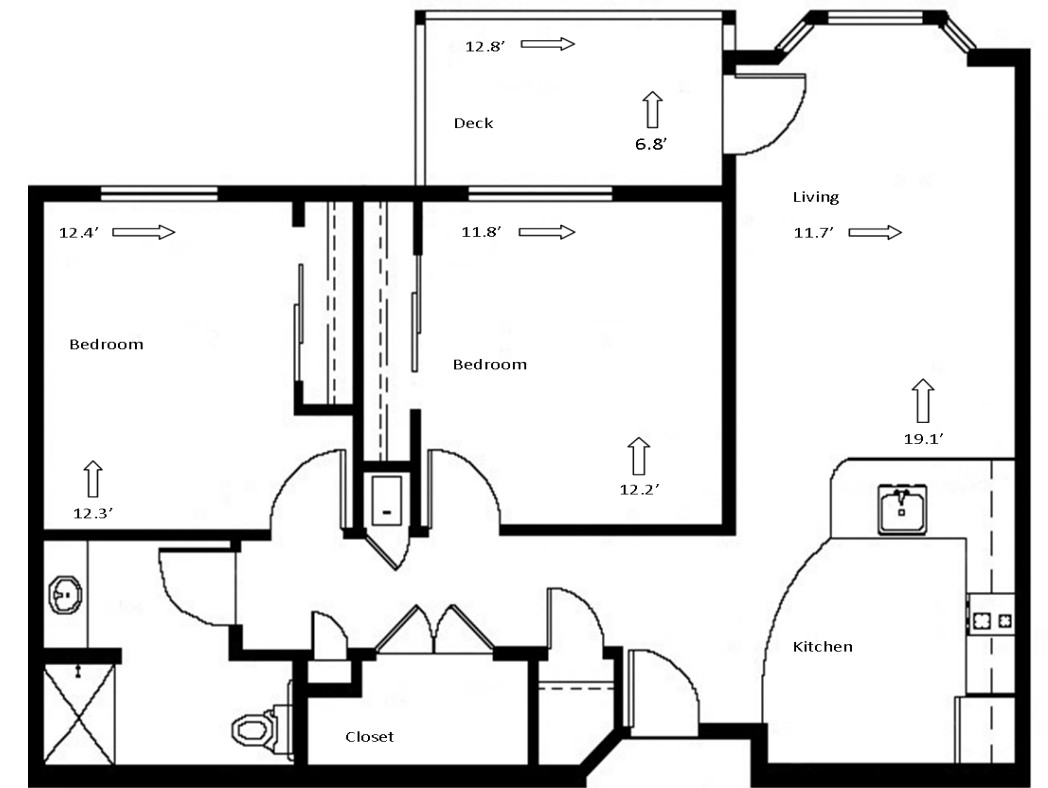

**Independent Living - Deluxe 2 Bedroom, 2 Bathroom**

1123 Square Feet

**Cottage Living - Deluxe 2 Bedroom, 2 Bath  
 Single Car Garage, Fireplace, Full Kitchen & Laundry**

1263 Square Feet

**Independent Living - Deluxe Studio**

485 Square Feet

**Independent Living - Standard 1 Bedroom, 1 Bath**

670 Square Feet

**Independent Living - Standard 2 Bedroom, 2 Bath**

1100 Square Feet

**Independent Living - Standard Studio**

438 Square Feet

**Independent Living - Deluxe 1 Bedroom, 1 Bath**

770 Square Feet

**Independent Living - Deluxe 2 Bedroom, 1 Bath**

972 Square Feet