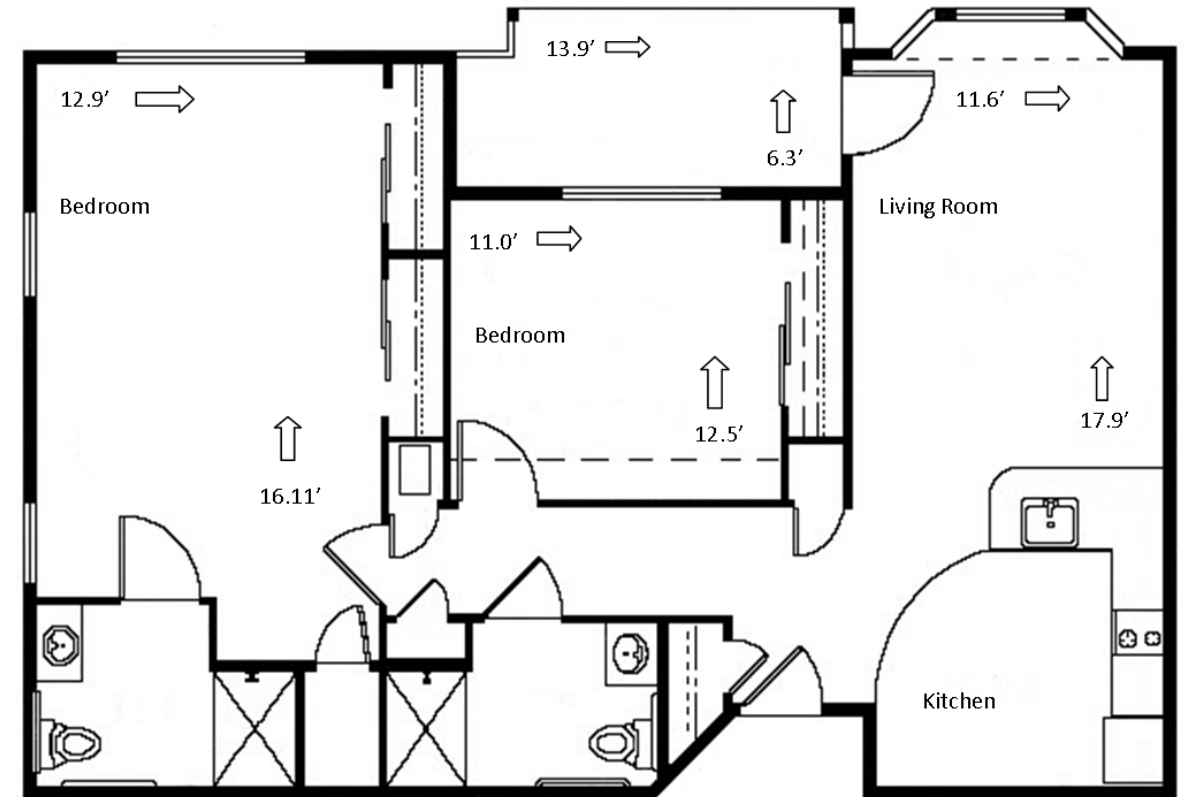

**Independent Living - Deluxe 2 Bedroom, 2 Bathroom**

1123 Square Feet

**Cottage Living - Deluxe 2 Bedroom, 2 Bath  
 Single Car Garage, Fireplace, Full Kitchen & Laundry**

1263 Square Feet

**Independent Living - Deluxe Studio**

485 Square Feet

**Independent Living - Standard 1 Bedroom, 1 Bath**

670 Square Feet

**Independent Living - Standard 2 Bedroom, 2 Bath**

1100 Square Feet

**Independent Living - Standard Studio**

438 Square Feet

**Independent Living - Deluxe 1 Bedroom, 1 Bath**

770 Square Feet

**Independent Living - Deluxe 2 Bedroom, 1 Bath**

972 Square Feet