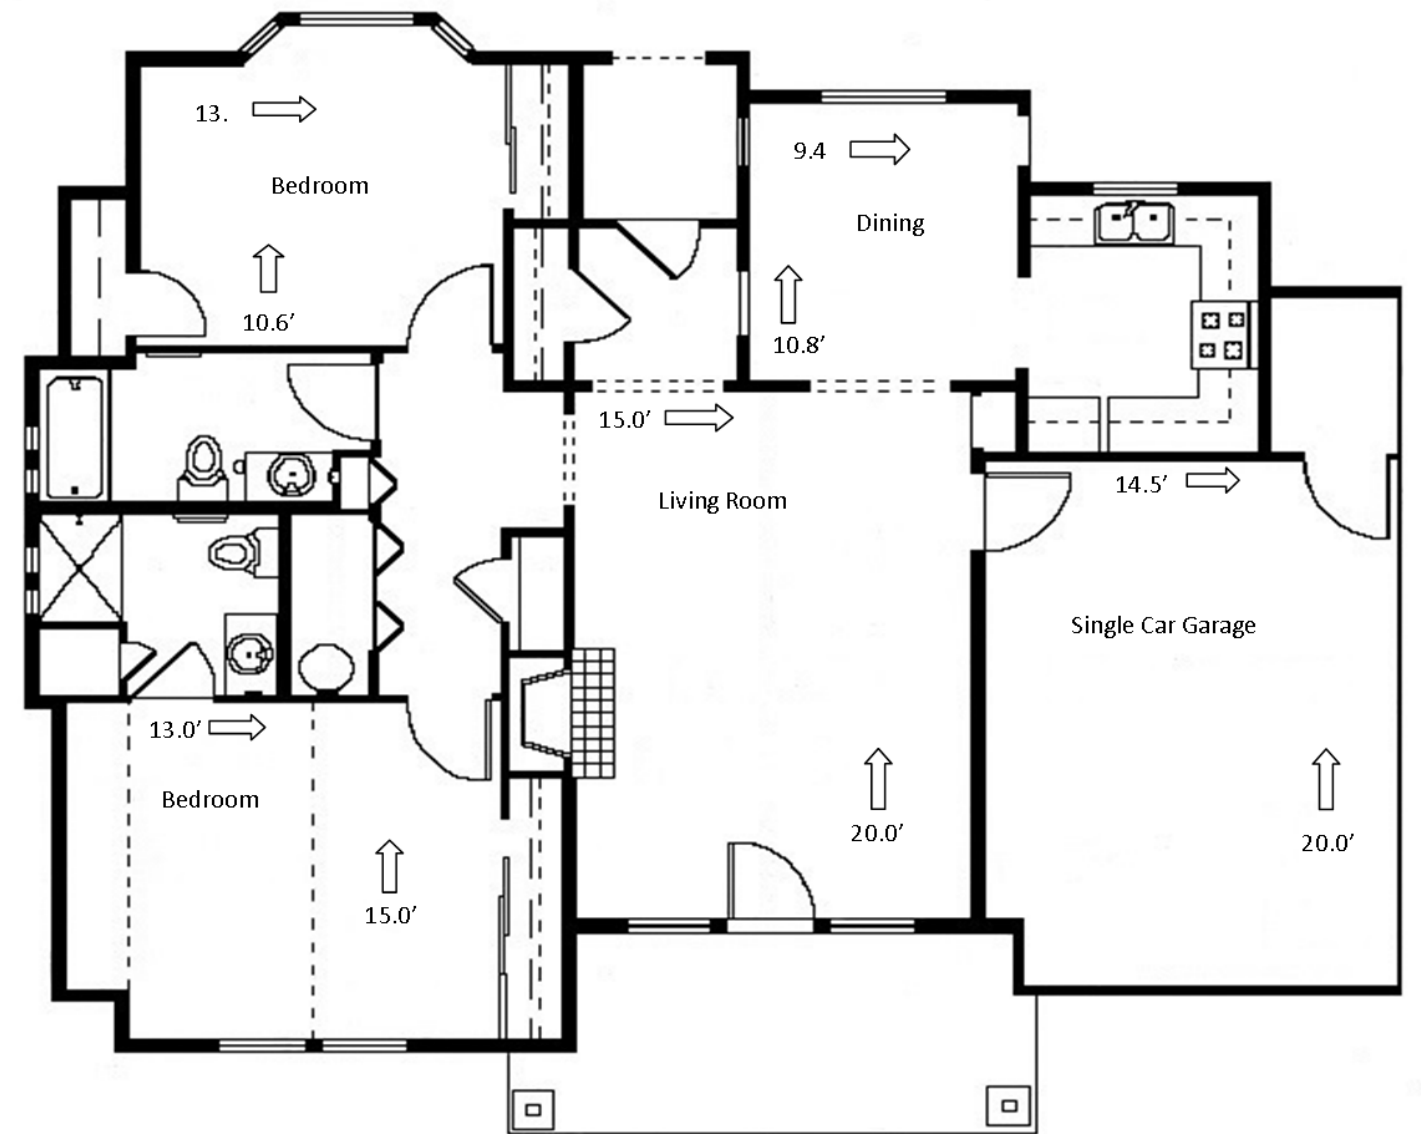

**Independent Living - Deluxe 2 Bedroom, 2 Bathroom**

1123 Square Feet

**Cottage Living - Deluxe 2 Bedroom, 2 Bath  
 Single Car Garage, Fireplace, Full Kitchen & Laundry**

1263 Square Feet

**Independent Living - Deluxe Studio**

485 Square Feet

**Independent Living - Standard 1 Bedroom, 1 Bath**

670 Square Feet

**Independent Living - Standard 2 Bedroom, 2 Bath**

1100 Square Feet

**Independent Living - Standard Studio**

438 Square Feet

**Independent Living - Deluxe 1 Bedroom, 1 Bath**

770 Square Feet

**Independent Living - Deluxe 2 Bedroom, 1 Bath**

972 Square Feet