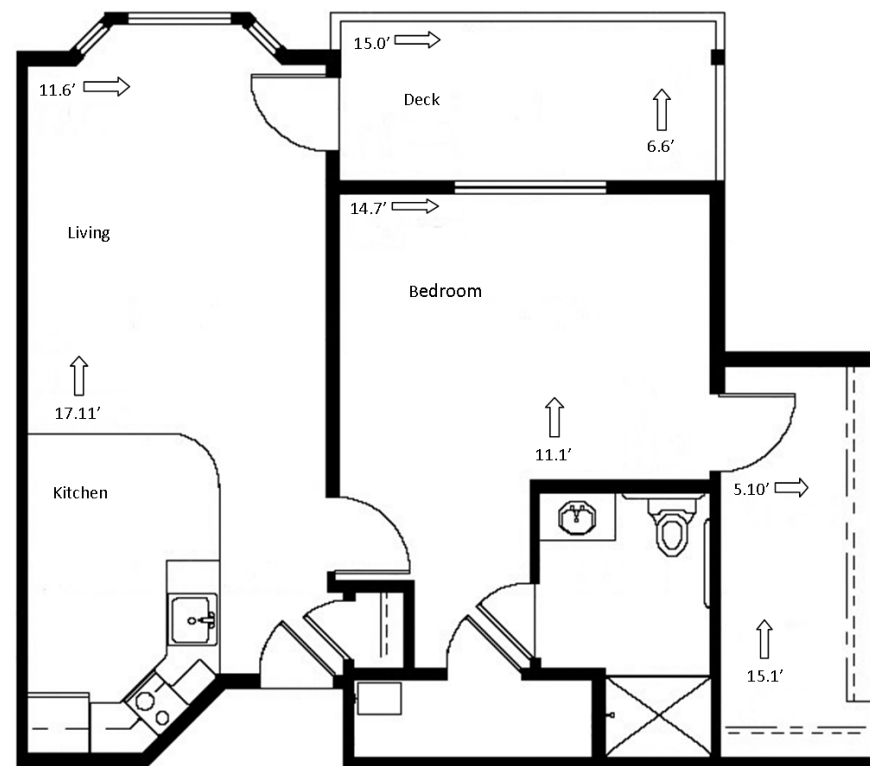

**Independent Living - Deluxe 2 Bedroom, 2 Bathroom**

1123 Square Feet

**Cottage Living - Deluxe 2 Bedroom, 2 Bath  
 Single Car Garage, Fireplace, Full Kitchen & Laundry**

1263 Square Feet

**Independent Living - Deluxe Studio**

485 Square Feet

**Independent Living - Standard 1 Bedroom, 1 Bath**

670 Square Feet

**Independent Living - Standard 2 Bedroom, 2 Bath**

1100 Square Feet

**Independent Living - Standard Studio**

438 Square Feet

**Independent Living - Deluxe 1 Bedroom, 1 Bath**

770 Square Feet

**Independent Living - Deluxe 2 Bedroom, 1 Bath**

972 Square Feet