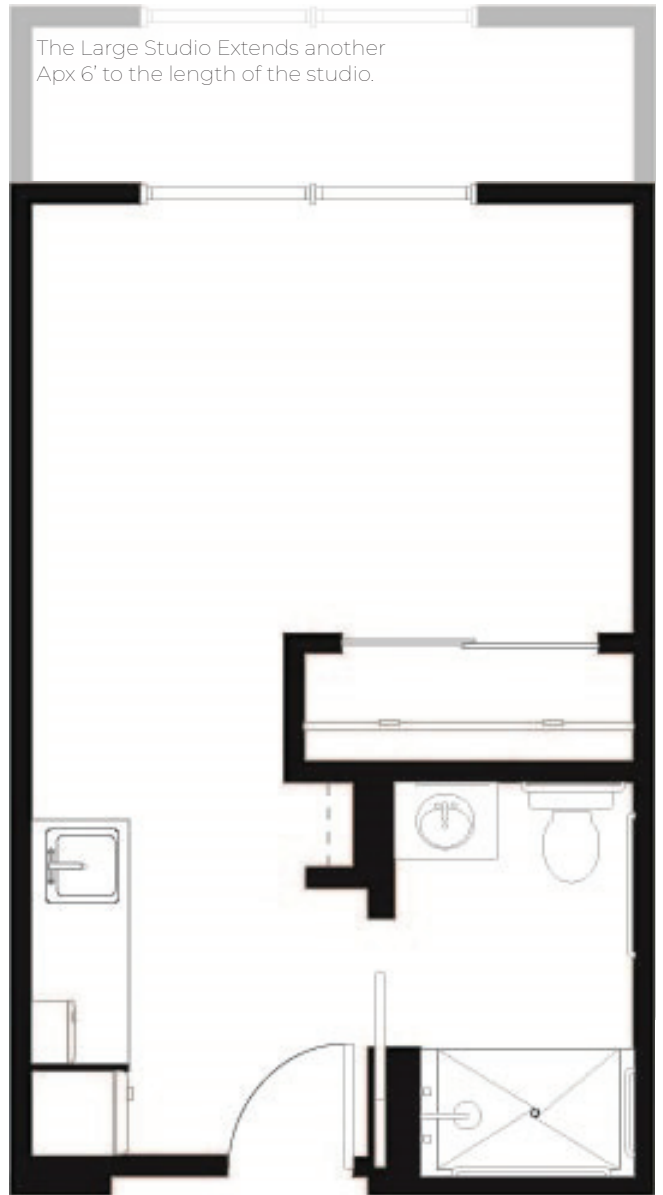

STUDIO Apx 370-390 sqft LG STUDIO Apx 440 sqft

AVAMERE
at OAK PARK

1400 NE Rocky Ridge Dr., Roseburg, OR 97470
P: 541-464-5656 F: 541-677-7064
AvamereAtOakPark.com