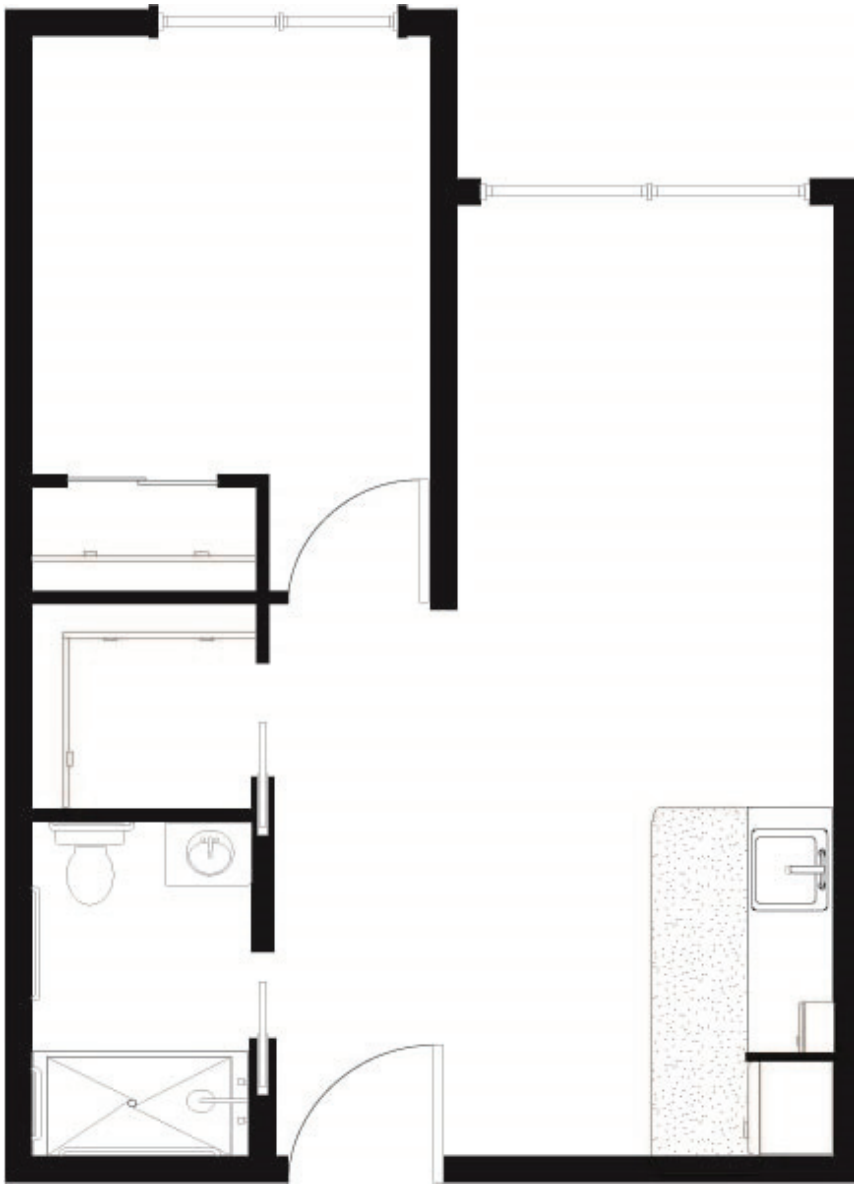

1 BEDROOM Apx 595 sqft