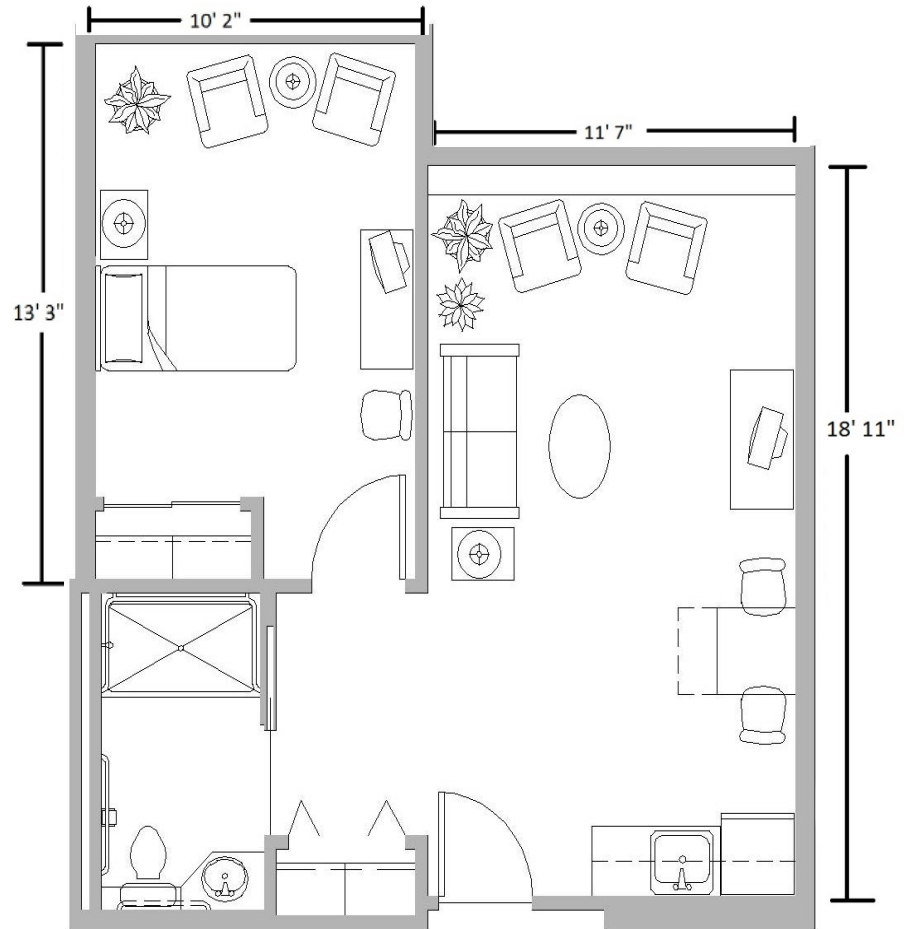

# Corvallis Caring Place Unit Plans

**Typical Studio  
Apartment  
Approx. 315 Sq. Ft.**

**Typical One-Bedroom  
Apartment  
Approx. 520+ Sq. Ft.**