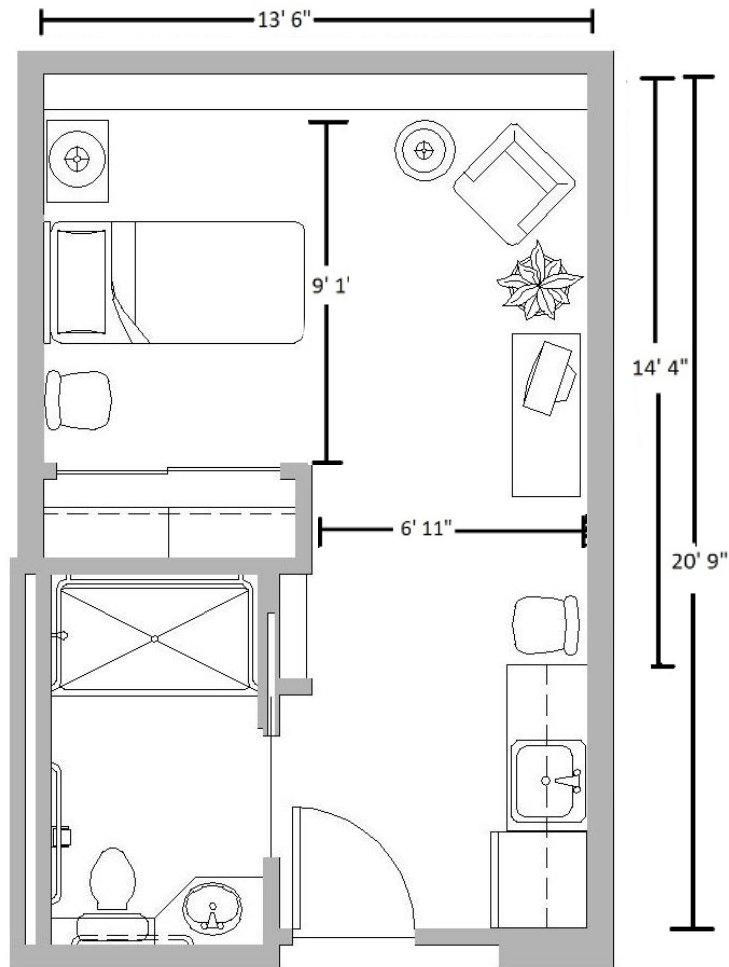

# Corvallis Caring Place Unit Plans

**Typical Studio  
Apartment  
Approx. 315 Sq. Ft.**

**Typical One-Bedroom  
Apartment  
Approx. 520+ Sq. Ft.**