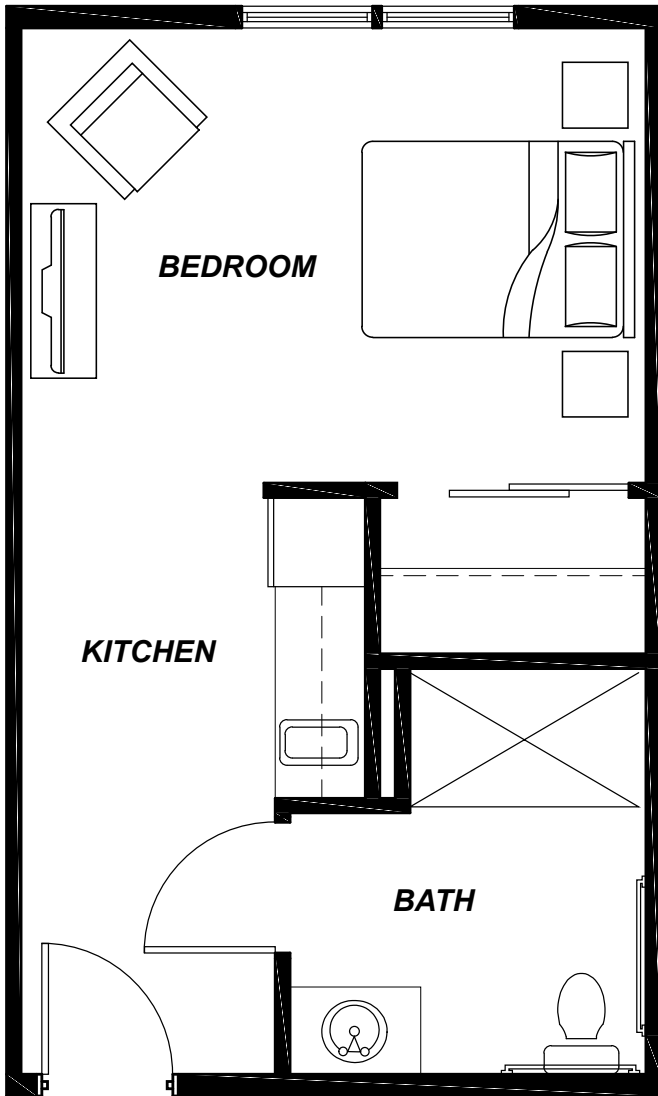

FLOOR PLANS

STUDIO 375 sq. ft.