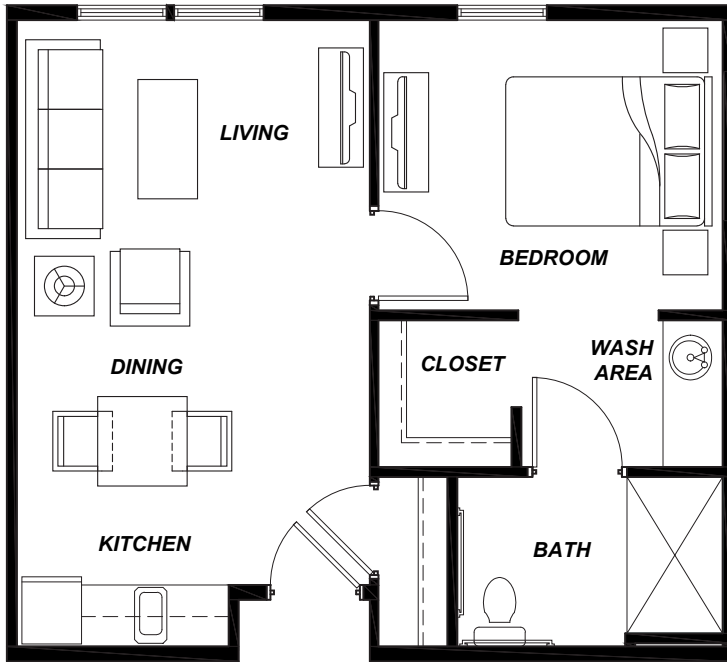

FLOOR PLANS