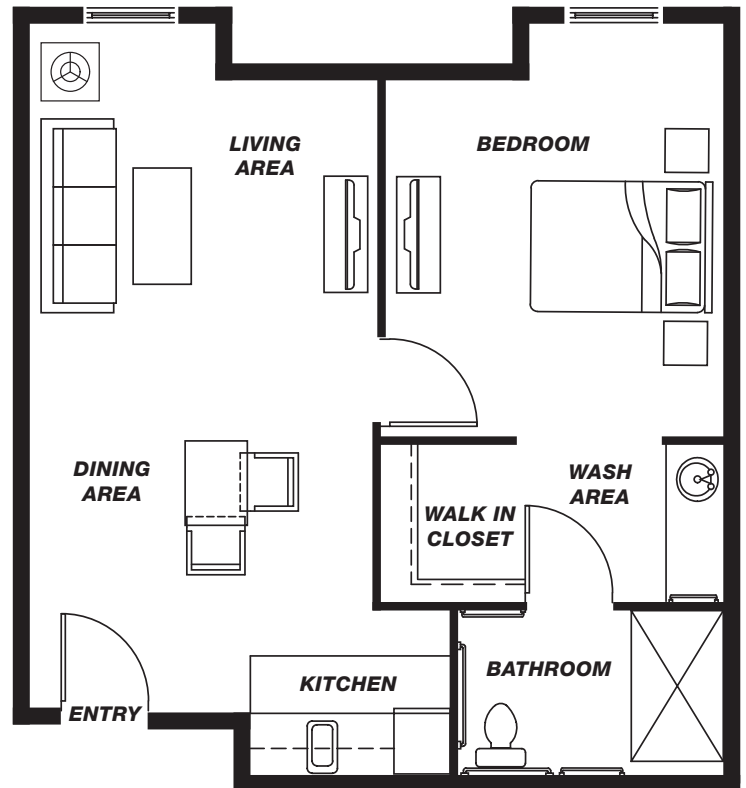

1 BEDROOM 616 sq. ft.

AVAMERE
at Bethany

P: (503)-690-2402 F: (503) 690-2134
AvamereAtBethany.com