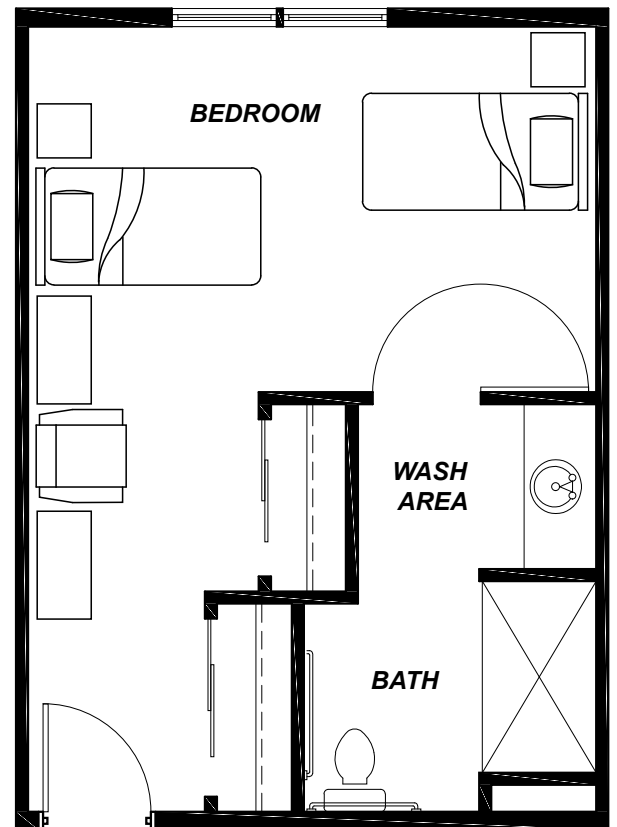

2 BEDROOM 815 sq. ft.

MC PRIVATE SUITE 375 sq. ft.

AVAMERE
at Bethany

P: (503)-690-2402 F: (503) 690-2134
AvamereAtBethany.com