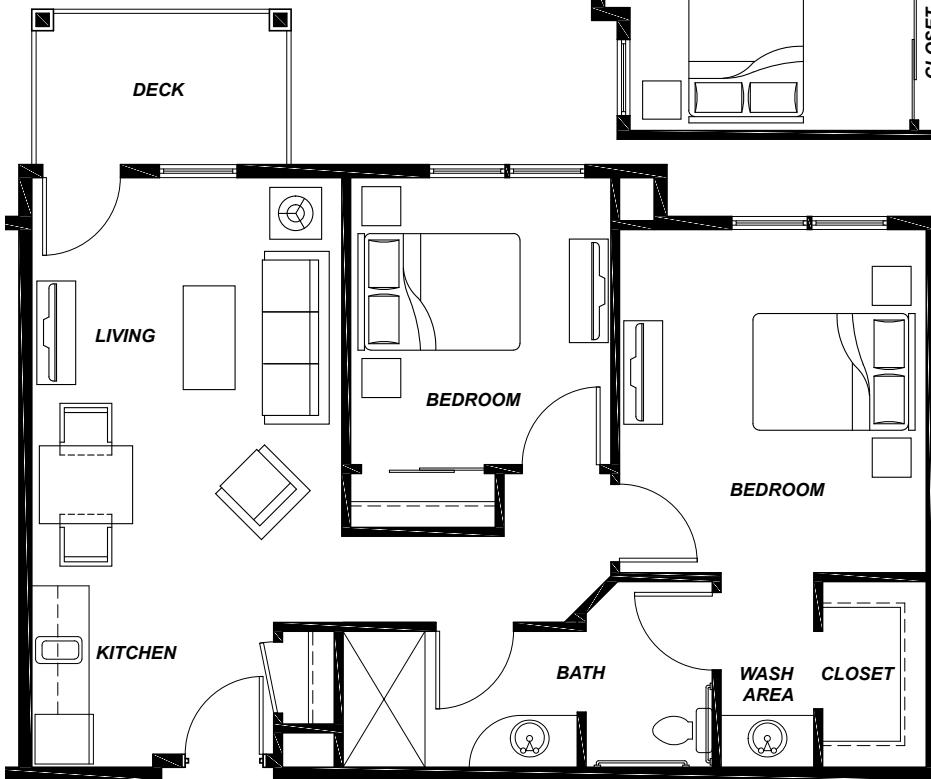

AVAMERE
at Bethany

P: (503)-690-2402 F: (503) 690-2134
AvamereAtBethany.com