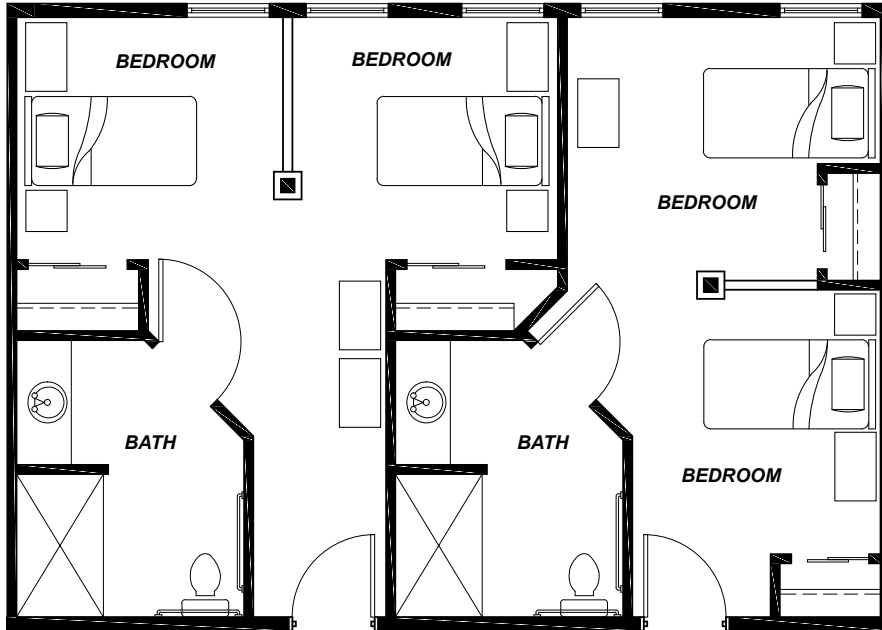

FLOOR PLANS

MC SHARED SUITE 390 & 345 sq. ft.