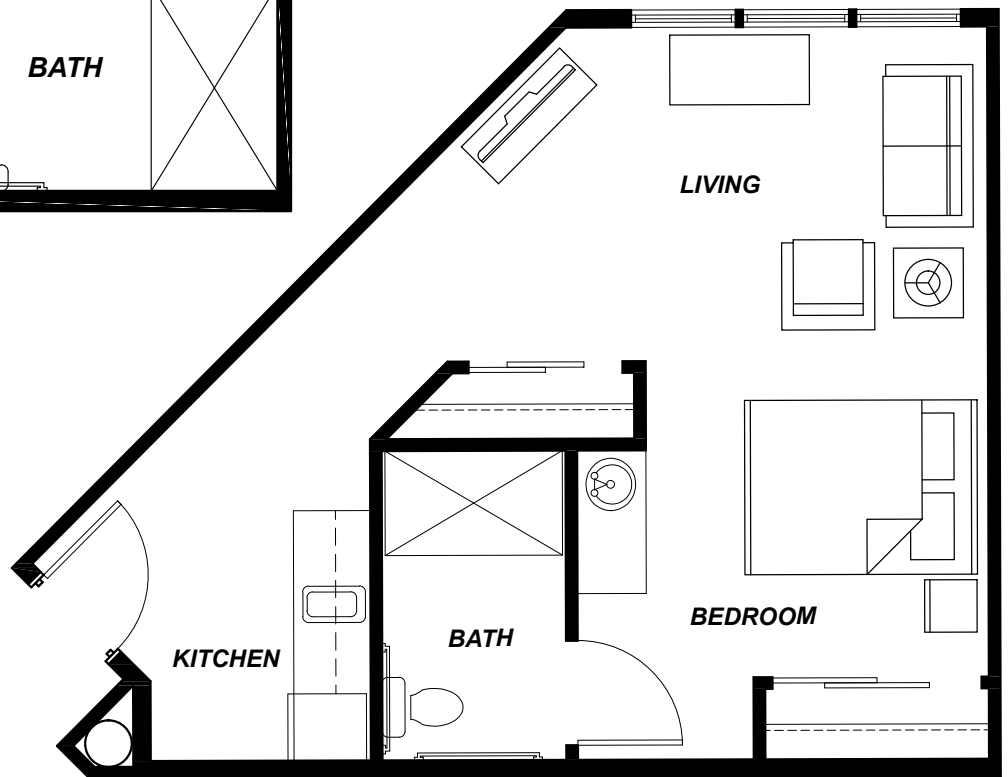

ONE BEDROOM 520 sq. ft.

1 BEDROOM ALCOVE 480 sq. ft.

AVAMERE
at Bethany

P: (503)-690-2402 F: (503) 690-2134
AvamereAtBethany.com