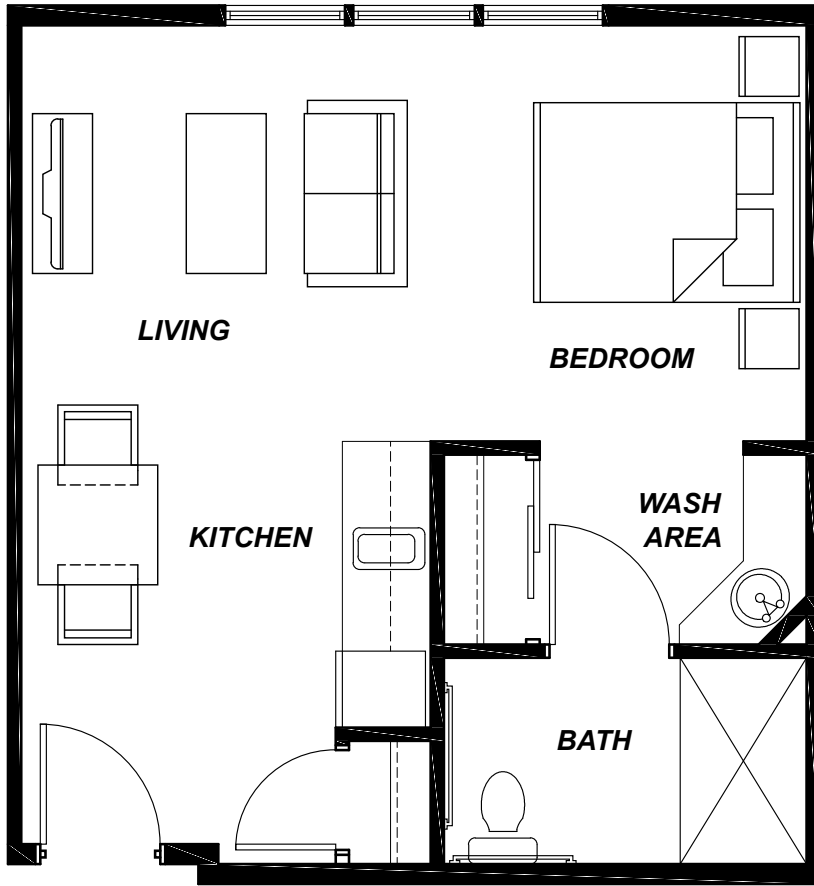

FLOOR PLANS

STUDIO ALCOVE 420-480 sq. ft.