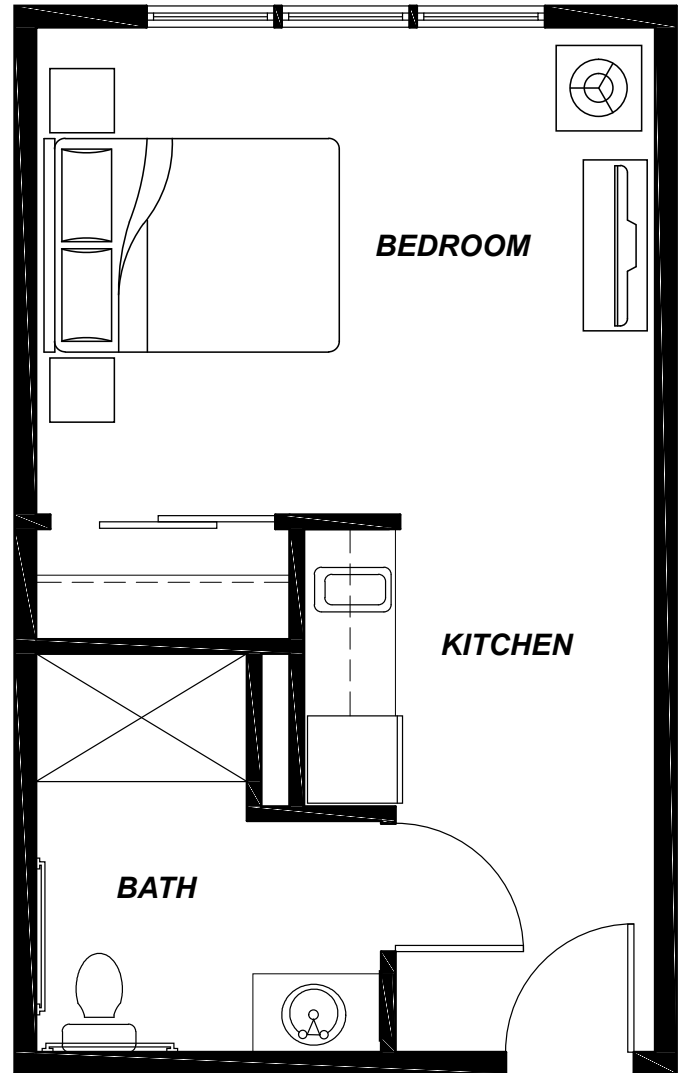

STUDIO 350-390 sq. ft.

AVAMERE
at Bethany

16360 NW Avamere Ct. Portland, OR 97229
P: (503)-690-2402 F: (503) 690-2134
AvamereAtBethany.com