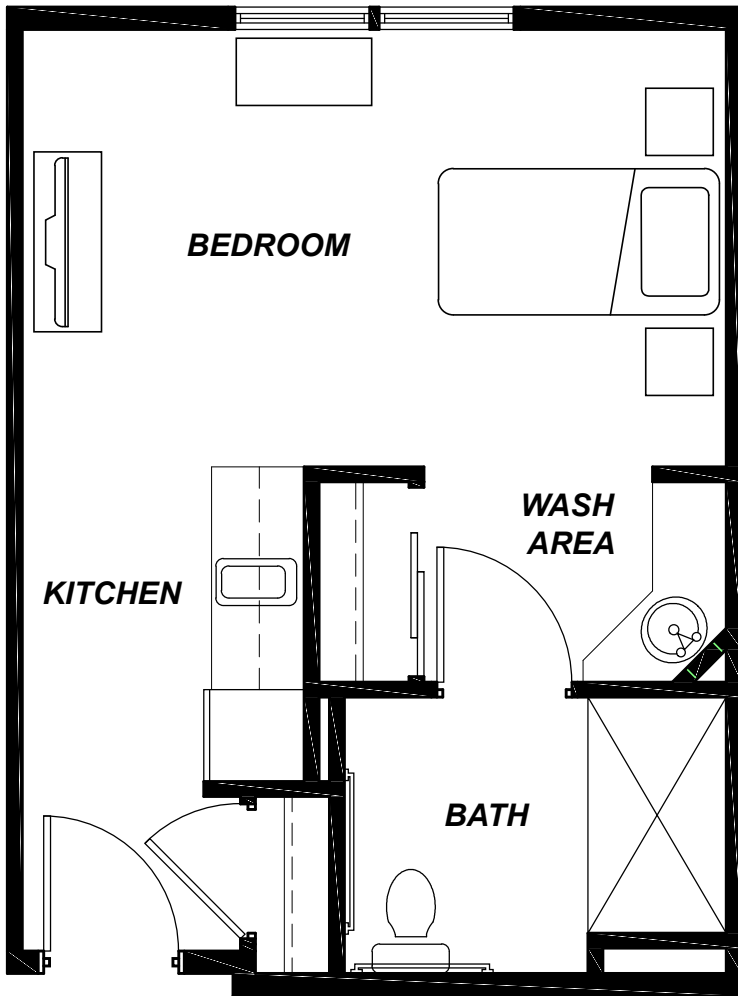

FLOOR PLANS

STUDIO 325-370 sq. ft.