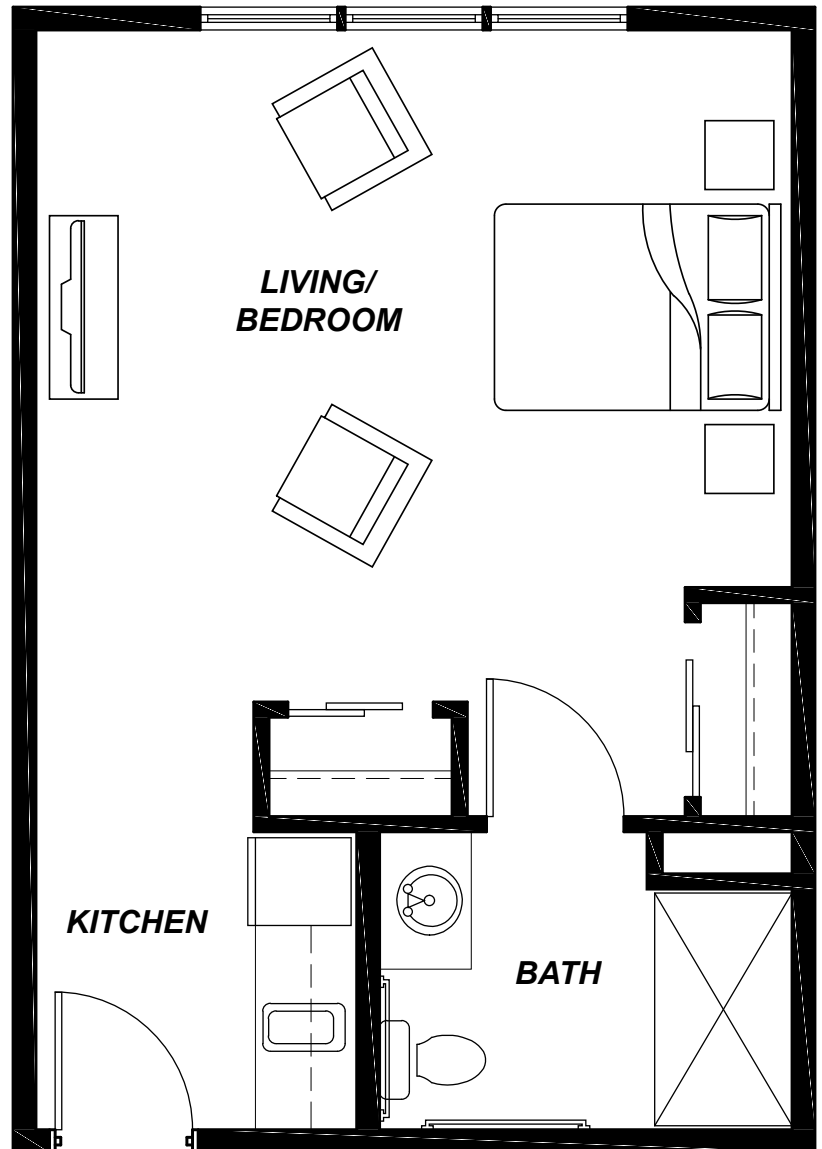

STUDIO 430 sq. ft.

AVAMERE
at Bethany

P: (503)-690-2402 F: (503) 690-2134
AvamereAtBethany.com