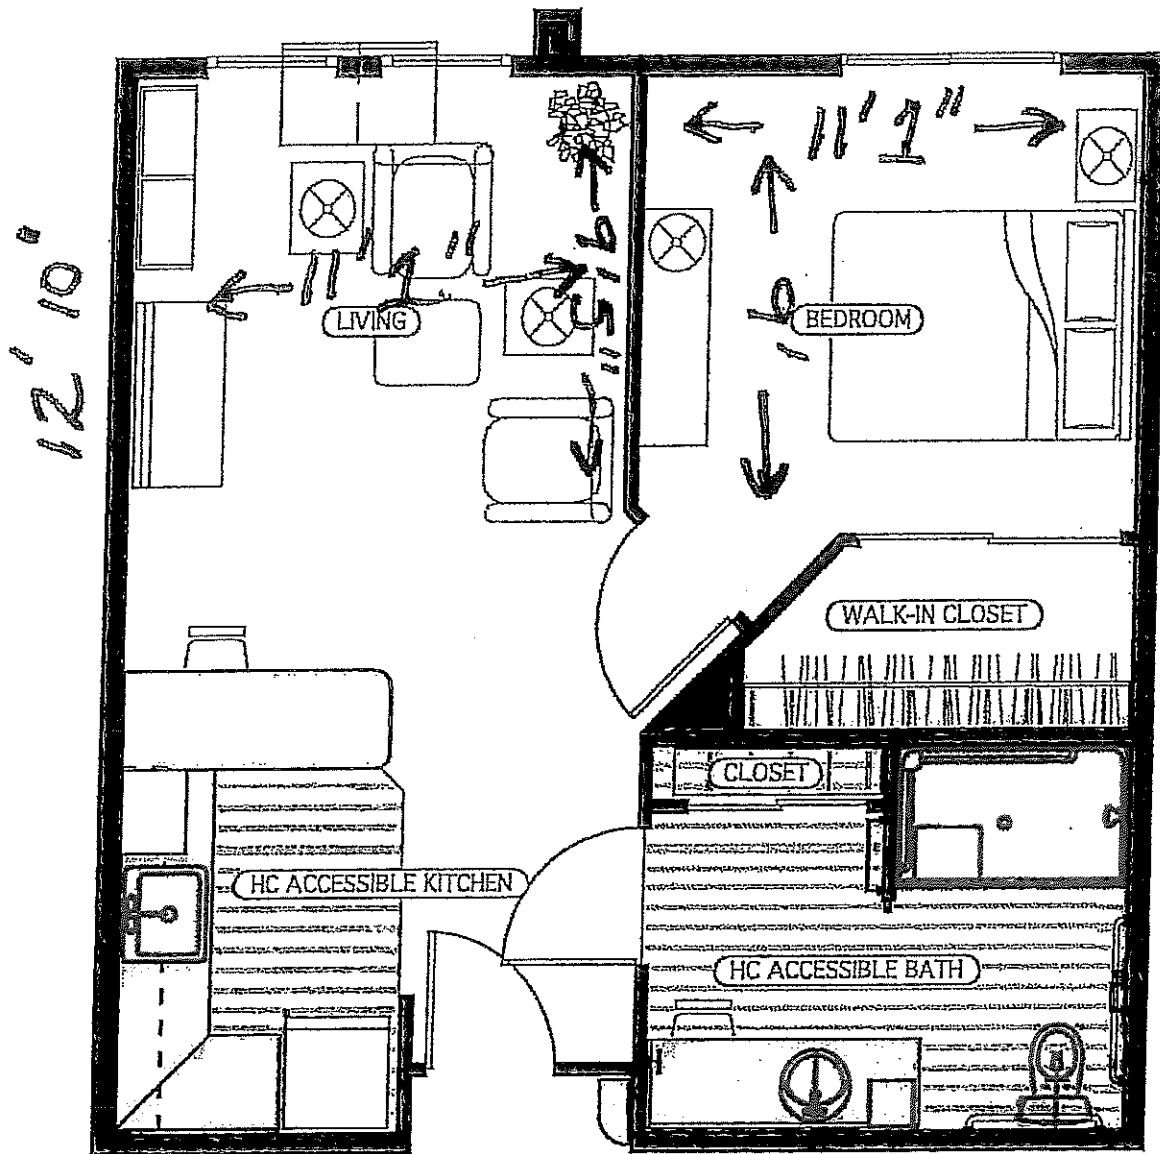

**AL-1**

**ASSISTED LIVING APARTMENT**  
606 SQ. FT.

**AL-2**

ASSISTED LIVING APARTMENT  
553 SQ. FT.

LAUREL PARC  
 AT BETHANY VILLAGE  
 A Senior Living Community

224, 234

ONE BEDROOM ONE BATH  
 673 SQUARE FEET  
 ASSISTED LIVING APARTMENT